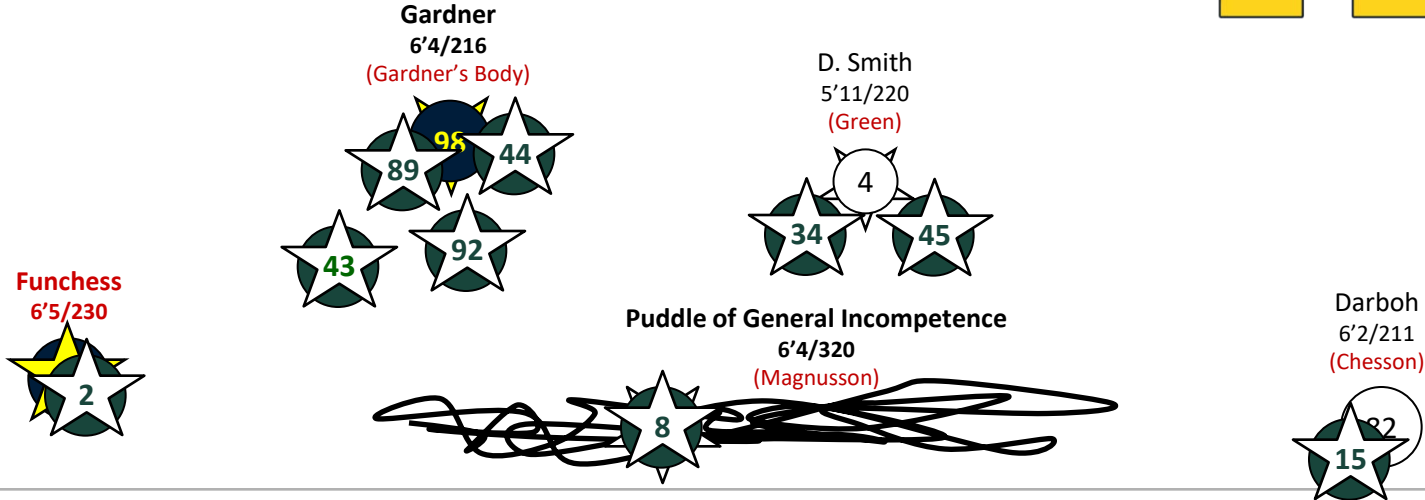

Michigan State Spartans Defense vs. M

By Seth Fisher

Type: Nickel Over/Quarters

What's "divenz ivolding?"

KEY:

- **97** = Returning starter
- **Bold** = Returning starter available
- (shrunken) = Underclassman
- ① = Top 250 recruit
- ★ = star player
- = walk-on