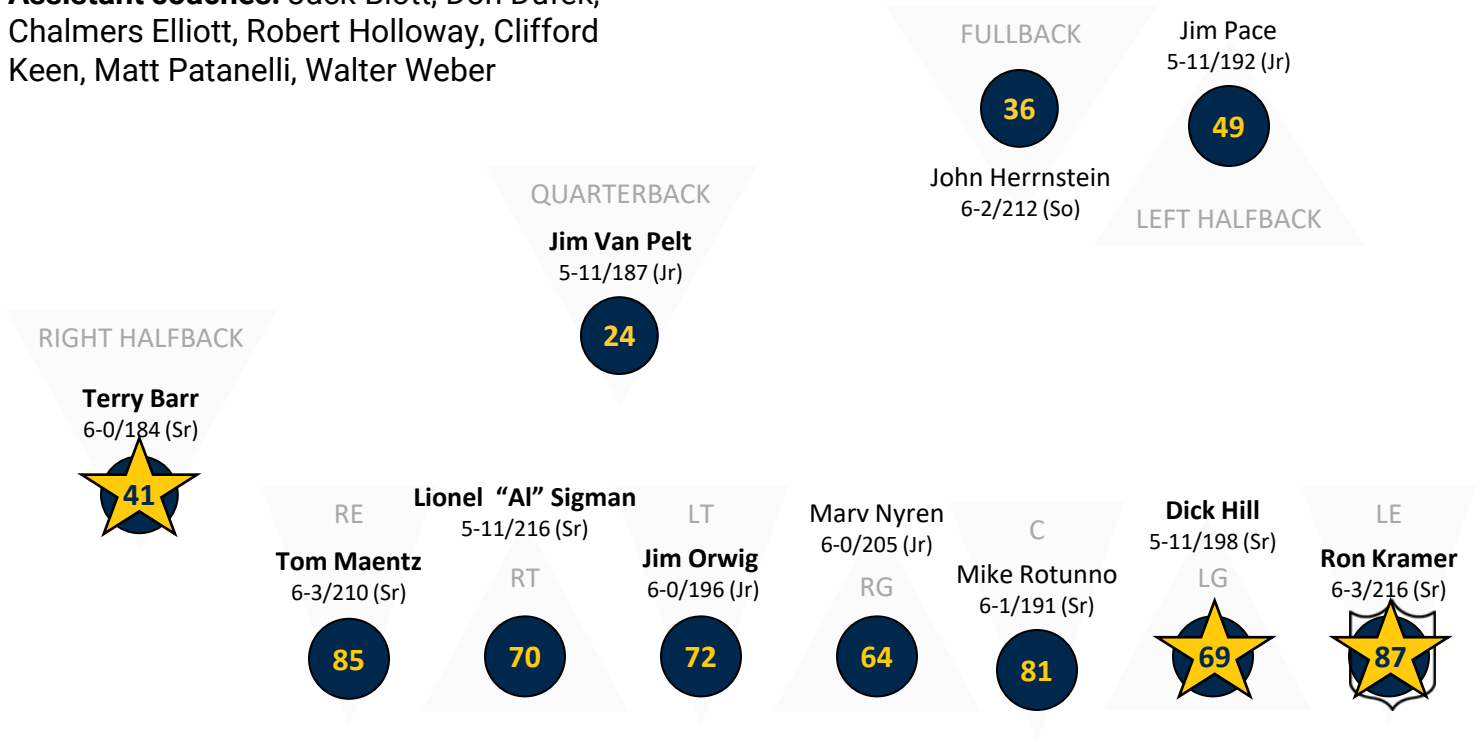

1956 Michigan Wolverines

Offense: Single Wing

Defense: 6-2/5-3

Trainer: Jim Hunt

Assistant coaches: Jack Blott, Don Dufek, Chalmers Elliott, Robert Holloway, Clifford Keen, Matt Patanelli, Walter Weber

KEY

- = 1956 All-American
- = 1956 All-Big Ten
- **Bold** = Returning Starter

Head Coach

Bennie Oosterbaan
9th Year

Results

7-2, 5-2
#7 AP/#7 UPI
#2 Big Ten
42-13 UCLA
0-9 MSU
48-14 Army
34-20 NWern
7-20 Minn
17-14 @Iowa
17-7 Illinois
49-26 Indiana
19-0 @ OSU

Bench

LHB 49
Bob Ptacek 6-1/205 (So)

HB 14
Mike Shatusky 5-11/175

QB 26
Jim Maddock 5-10/187 (Sr)

RHB 16
Ed Shannon 5-8/171 (Sr)

C 58
Gene Snider 6-1/210 (Sr)