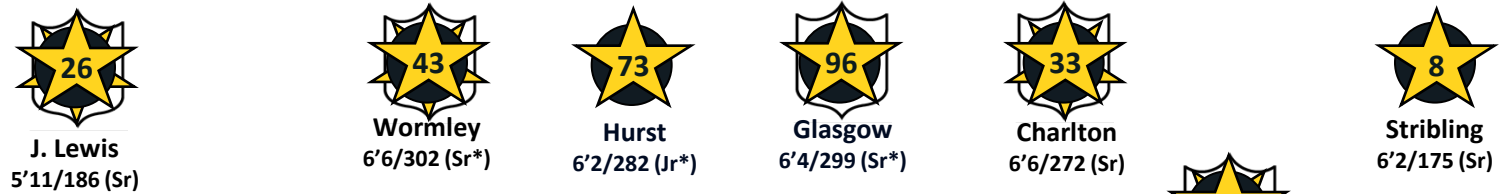

STRONG SAFETY

Hooker
6'2/205 (So*)

FREE SAFETY

By Seth Fisher

Ohio State Buckeyes Offense vs Michigan

Type: Modern Spread/Run-Pass Option

Coach:

Urban Meyer
Head Coach
4th year