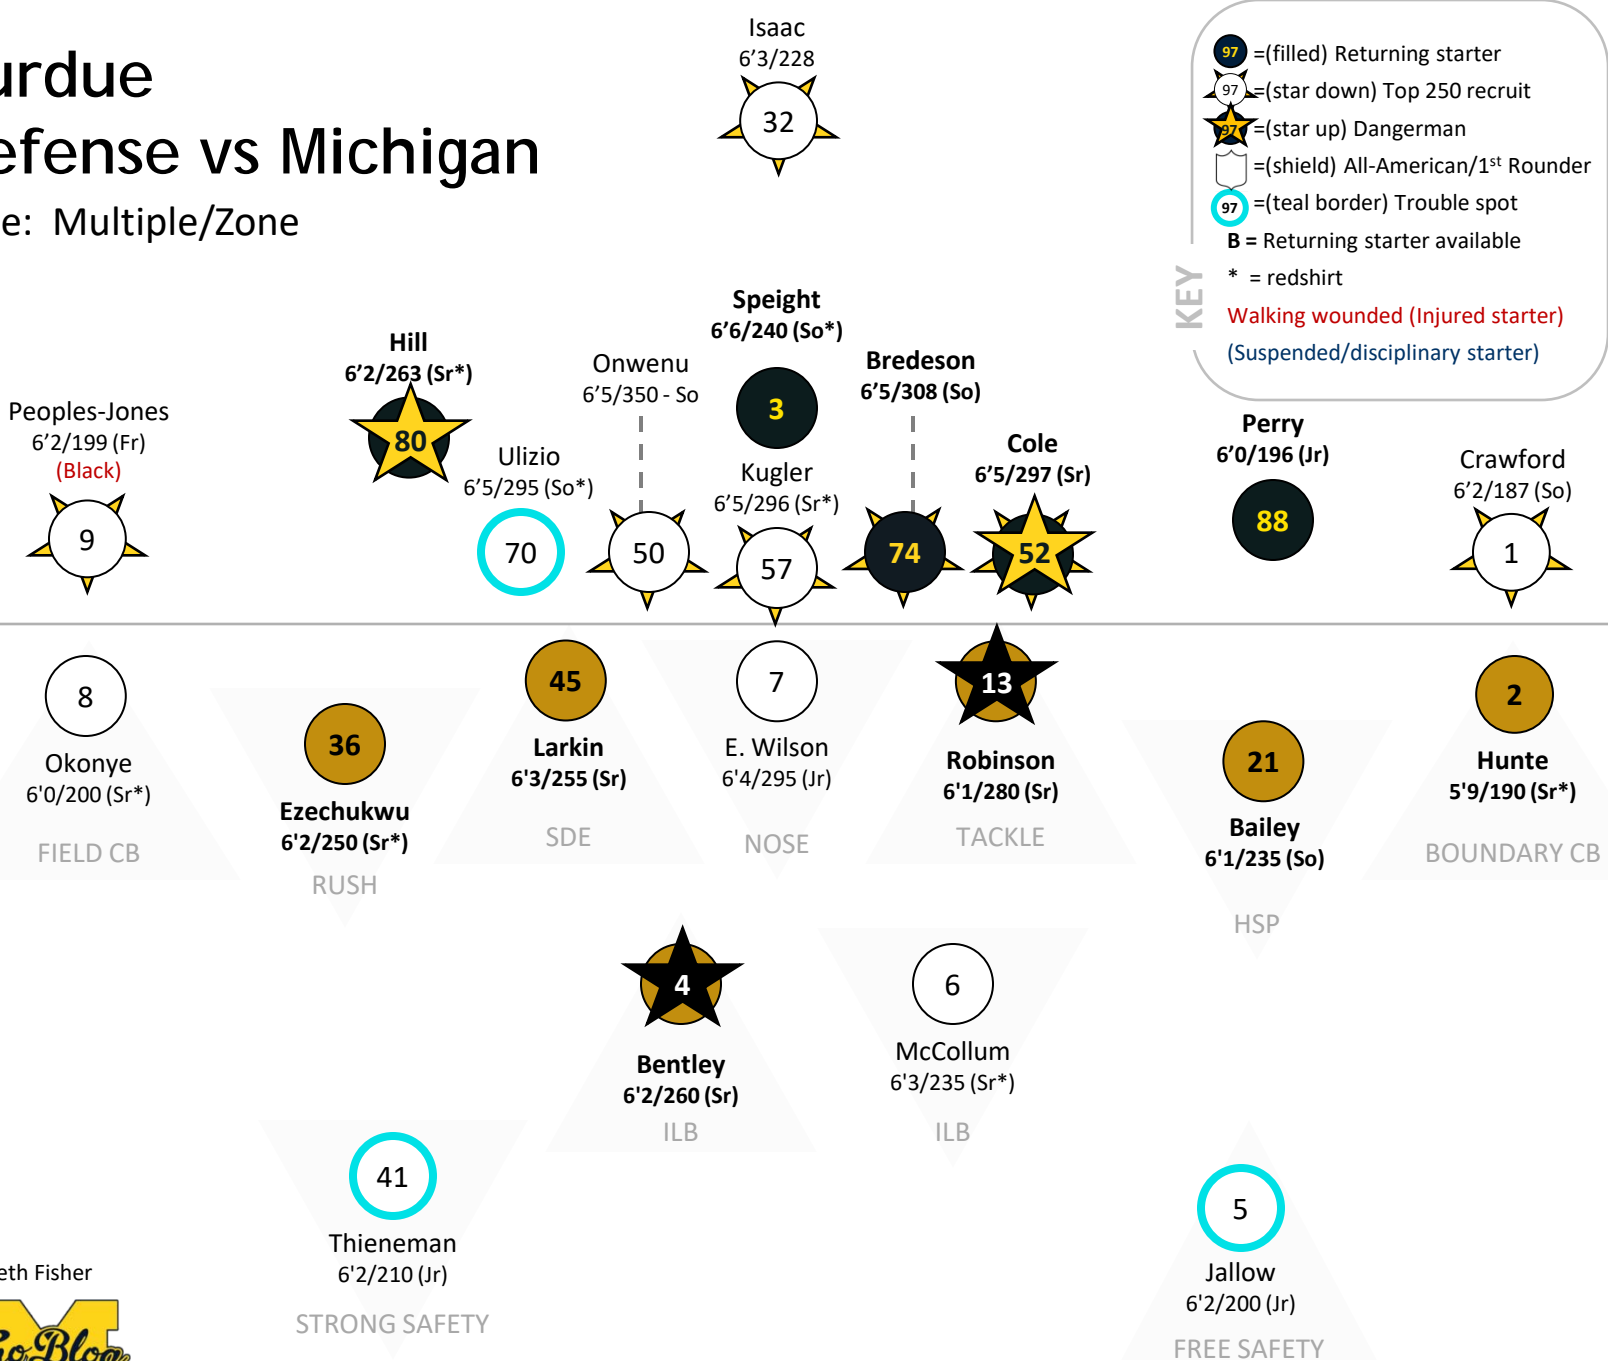

Purdue Defense vs Michigan

Type: Multiple/Zone

KEY

- = (filled) Returning starter
- = (star down) Top 250 recruit
- = (star up) Dangerman
- = (shield) All-American/1st Rounder
- = (teal border) Trouble spot
- **B** = Returning starter available
- ***** = redshirt
- **Walking wounded (Injured starter)** (Suspended/disciplinary starter)

Coach:

Nick Holt
1st yr DC
(WKU DC/AHC)

Bench:

- DT 50
  K. Jones
  6'2/280 (Jr)
- NT 9
  Neal
  6'2/325 (So)
- S 27
  Mosley
  6'0/190 (So)
- CB 3
  K. Hardy
  5'11/185 (Sr)

Specialists:

- P 31
  Schopper (So)
- PR 33
  Anthrop
  5'11/185 (Fr*)