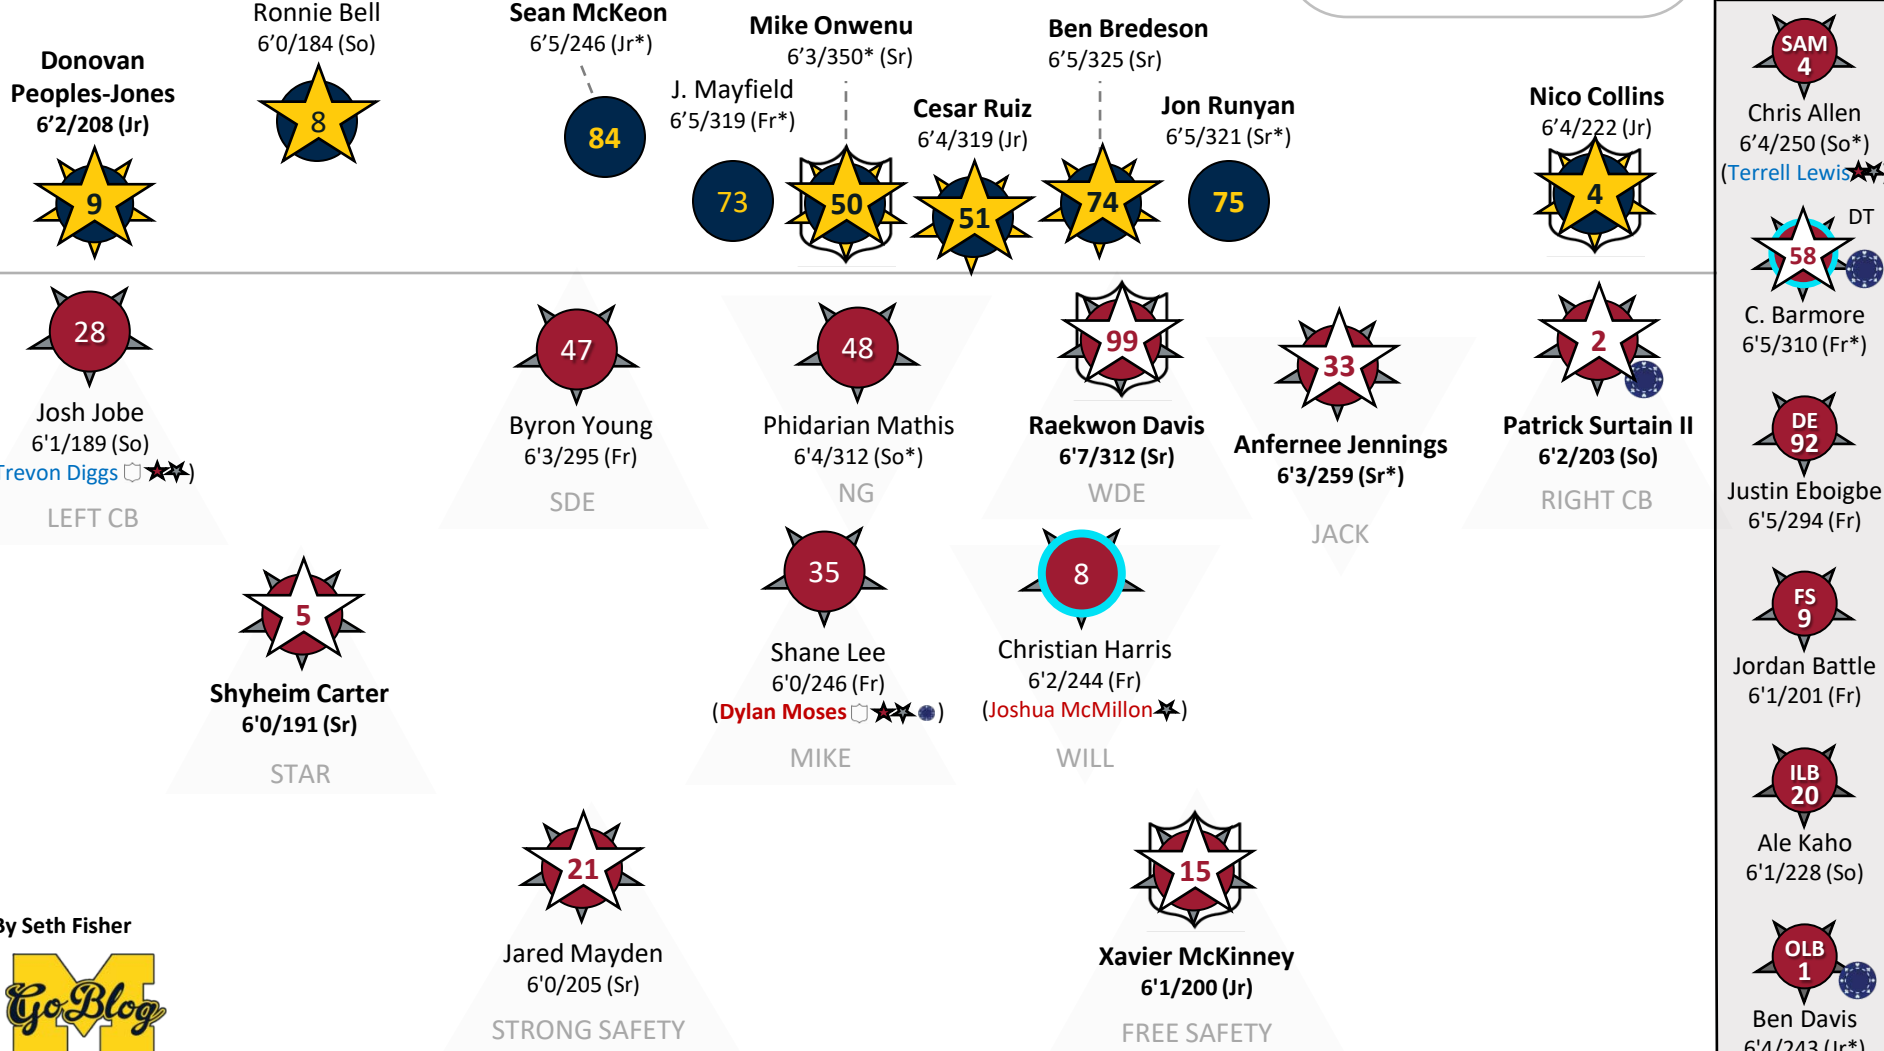

Alabama Crimson Tide Defense vs Michigan

Type: 3-4 Pattern-Match

2
Shea Patterson
6'2/202 (Sr)

25
Hassan Haskins
6'1/220 (Fr*)

KEY

- = (blue chip) Top 25 recruit
- = (star down) Top 250 recruit
- = (star up) Dangerman
- = (shield) All-American/1st Rounder
- = (cyan border) Trouble spot
- **B** = Returning starter
- ***** = redshirt
- **Walking wounded (Injured starter)**
- **(Starter electing to sit out bowl)**

Coach:

Nick Saban
13th yr HC
151-23 (86-15 SEC)

Bench:

SAM 4
Chris Allen
6'4/250 (So*)
(Terrell Lewis)

DT 58
C. Barmore
6'5/310 (Fr*)

DE 92
Justin Eboigbe
6'5/294 (Fr)

FS 9
Jordan Battle
6'1/201 (Fr)

ILB 20
Ale Kaho
6'1/228 (So)

OLB 1
Ben Davis
6'4/243 (Jr*)