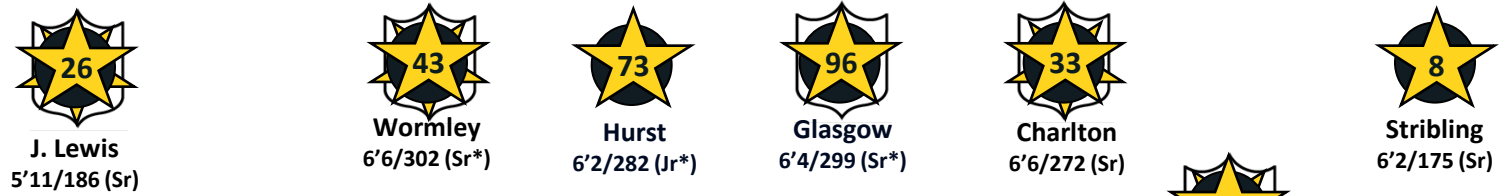

Florida State Seminoles Offense vs Michigan

Type: Hybrid

KEY:

- 97 (filled) = Returning starter
- 97 (star down) = Top 250 recruit
- 97 (star up) = Dangerman
- (shield) = All-American/1st Rounder
- 97 (cyan border) = Trouble spot
- B = Returning starter available
- = redshirt

Walking wounded (Injured starter★★) (Suspended/disciplinary starter)

Coach:

Randy Sanders
OC 4th year

Bench:

- FB 23 Stevenson 6'1/241 (Sr)
- TE 88 Saunders 6'5/257 (So*)

- WR 80 Murray 5'11/176 (So)

- RB 9 Patrick 6'2/231 (So)

Specialists:

- K 23 Aguayo (Fr)

- KR 8 Whitfield 5'8/182 (Sr)

By Seth Fisher