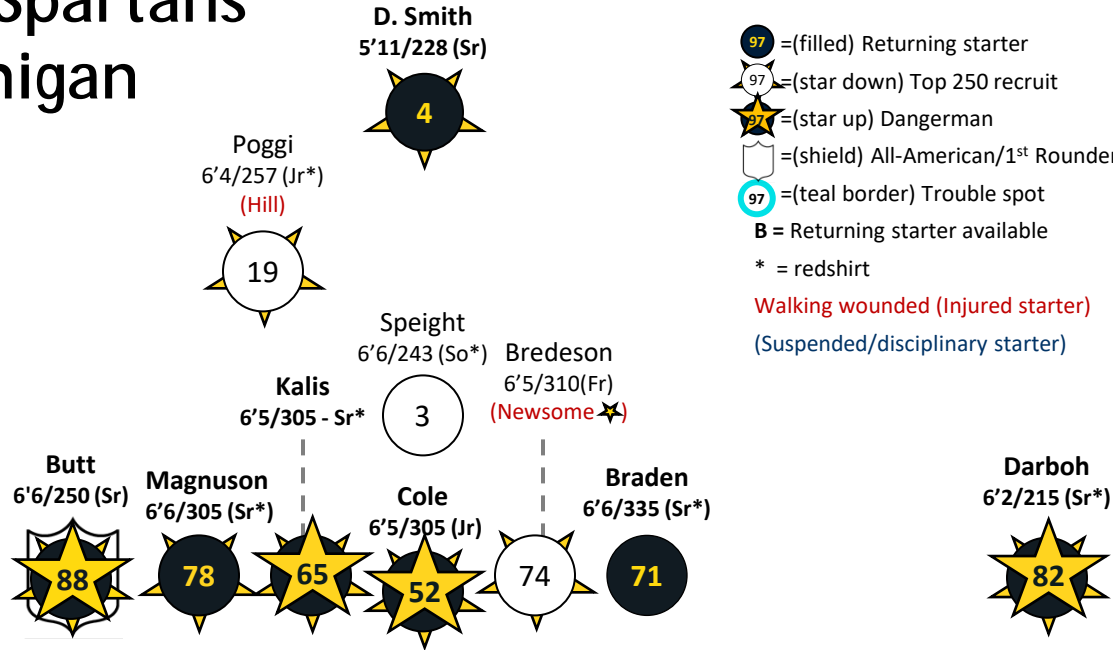

Michigan State Spartans Defense vs Michigan

Type: 4-3 wide/Quarters

KEY:

- = (filled) Returning starter
- = (star down) Top 250 recruit
- = (star up) Dangerman
- = (shield) All-American/1st Rounder
- = (teal border) Trouble spot
- **B** = Returning starter available
- ***** = redshirt
- *Walking wounded (Injured starter)*
- *(Suspended/disciplinary starter)*

Coach:

Mark Dantonio
10th year
89-38 at MSU

Bench:

CB 39
Layne
6'2/180 (Fr)

DT 99
R. Williams
6'4/295 (Fr*)

CB 15
Smith
5'11/170 (So)

S 27
Willis
5'11/211 (So)

Specialists:

P 25
Hartbarger (So*)

PR 12
Shelton
5'11/202 (Sr)

Chesson
6'3/203 (Sr*)

2

Hicks
5'11/184 (Sr)

4

McDowell
6'6/276 (Jr)

64

Clemons
6'3/302 (6th)

92

K. Williams
6'4/295 (6th)

98

Cooper
6'5/253 (Jr*)

13

Copeland
5'11/190 (So*)

23

Frey
6'2/227 (Jr)

30

R. Bullough
6'2/227 (Sr*)

5

A. Dowell
6'1/218 (So)
(Reschke★)

9

Nicholson
6'2/219 (Jr)

7

Cox
6'1/197 (Sr*)

By Seth Fisher