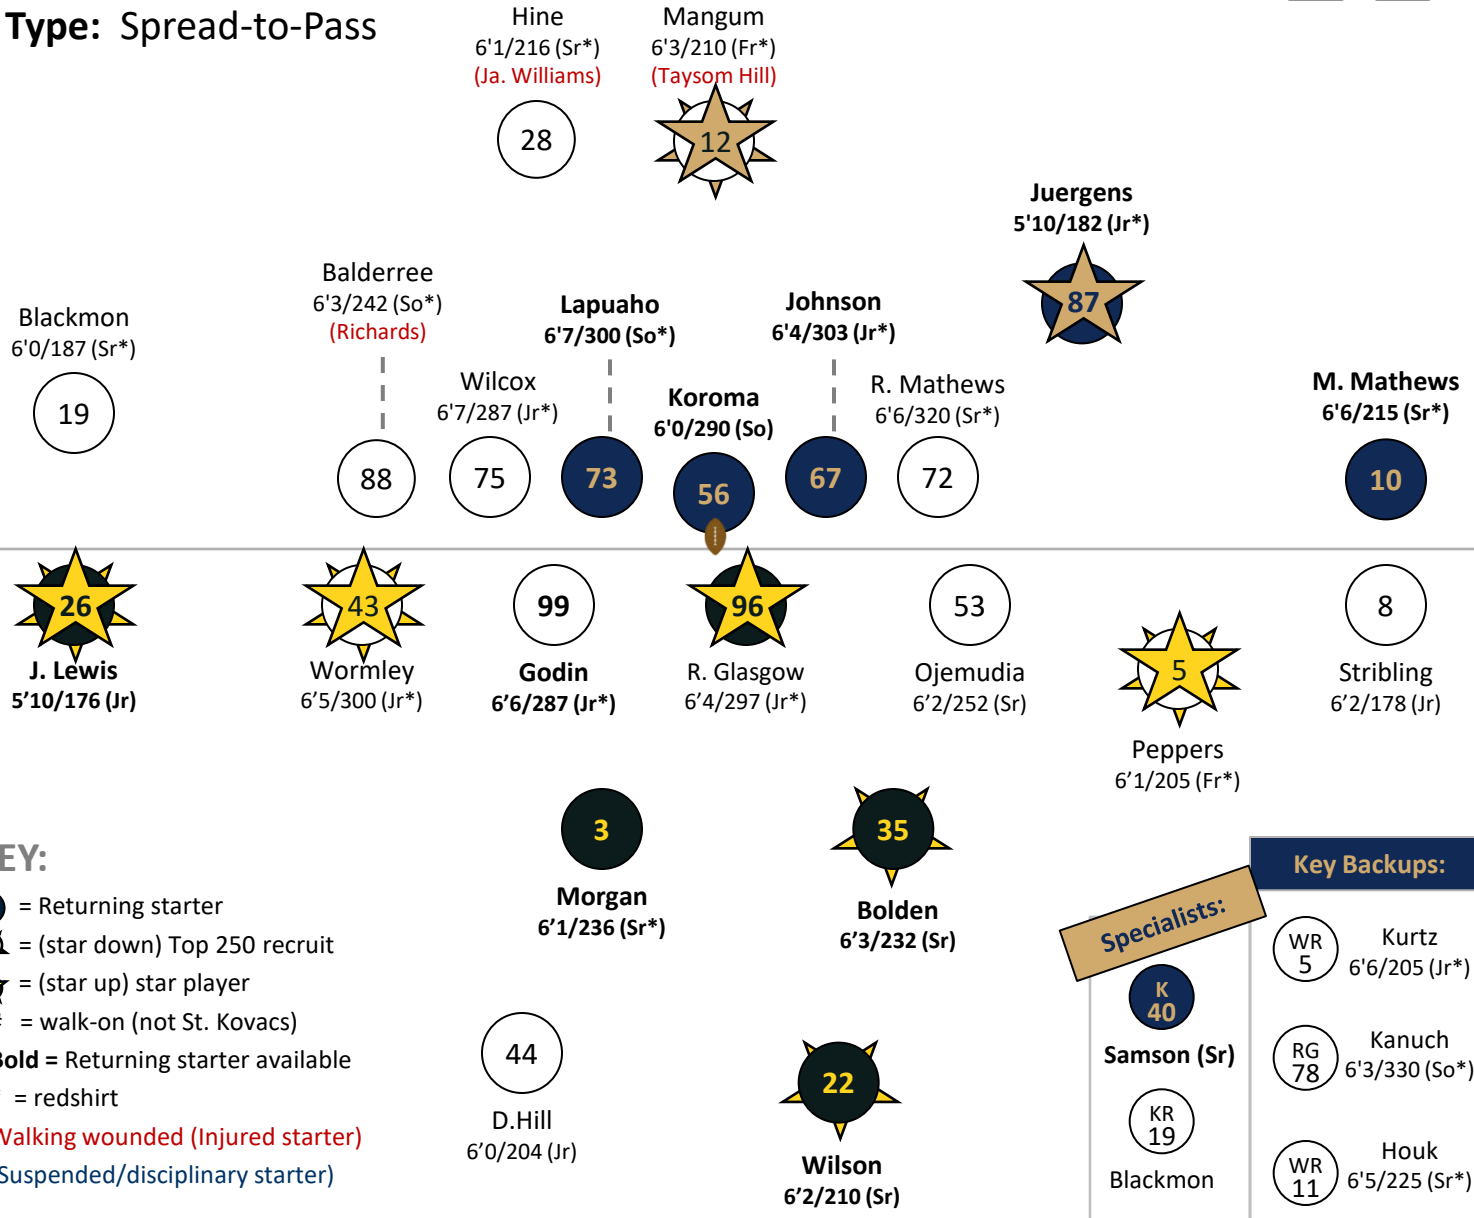

BYU Cougars Offense vs Michigan

By Seth Fisher

Type: Spread-to-Pass

KEY:

- **97** = Returning starter
- **1** = (star down) Top 250 recruit
- **★** = (star up) star player
- # = walk-on (not St. Kovacs)
- **Bold** = Returning starter available
- ***** = redshirt
- **Walking wounded (Injured starter)**
- **(Suspended/disciplinary starter)**