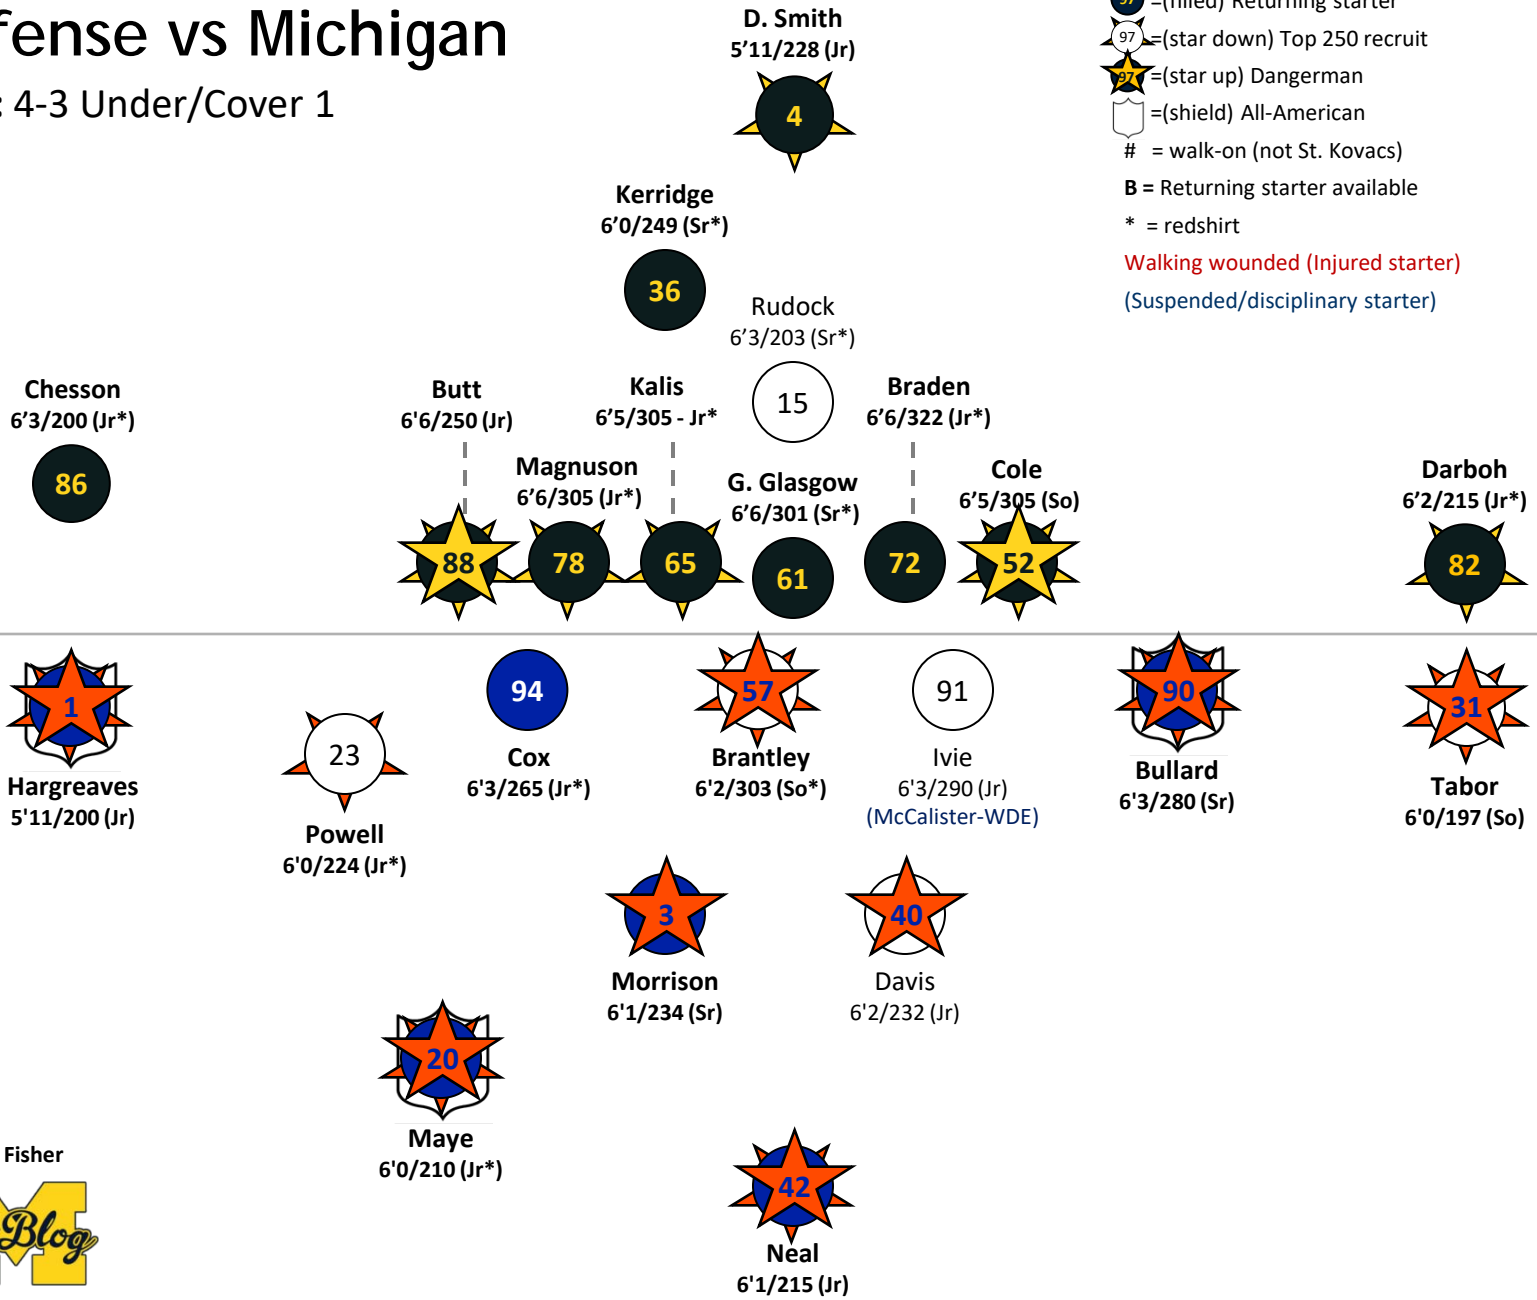

Florida Gators Defense vs Michigan

Type: 4-3 Under/Cover 1

KEY:

- = (filled) Returning starter
- = (star down) Top 250 recruit
- = (star up) Dangerman
- = (shield) All-American
- # = walk-on (not St. Kovacs)
- **B** = Returning starter available
- ***** = redshirt
- *Walking wounded (Injured starter)*
- *(Suspended/disciplinary starter)*

Coach:

Geoff Collins
Co-DC with
Randy Shannon
1st year

Bench:

- **CB 24**
  Poole
  5'10/208 (Sr)
- **WDE 96**
  C. Jefferson
  6'1/270 (Fr)
- **DL 17**
  Sherit
  6'4/250 (So*)
- **DT 54**
  K. Clark
  6'2/321 (Fr*)

Specialists:

- **P 19**
  Townsend (So*)
- **PR 81**
  Callaway
  5'11/206 (Fr)

By Seth Fisher