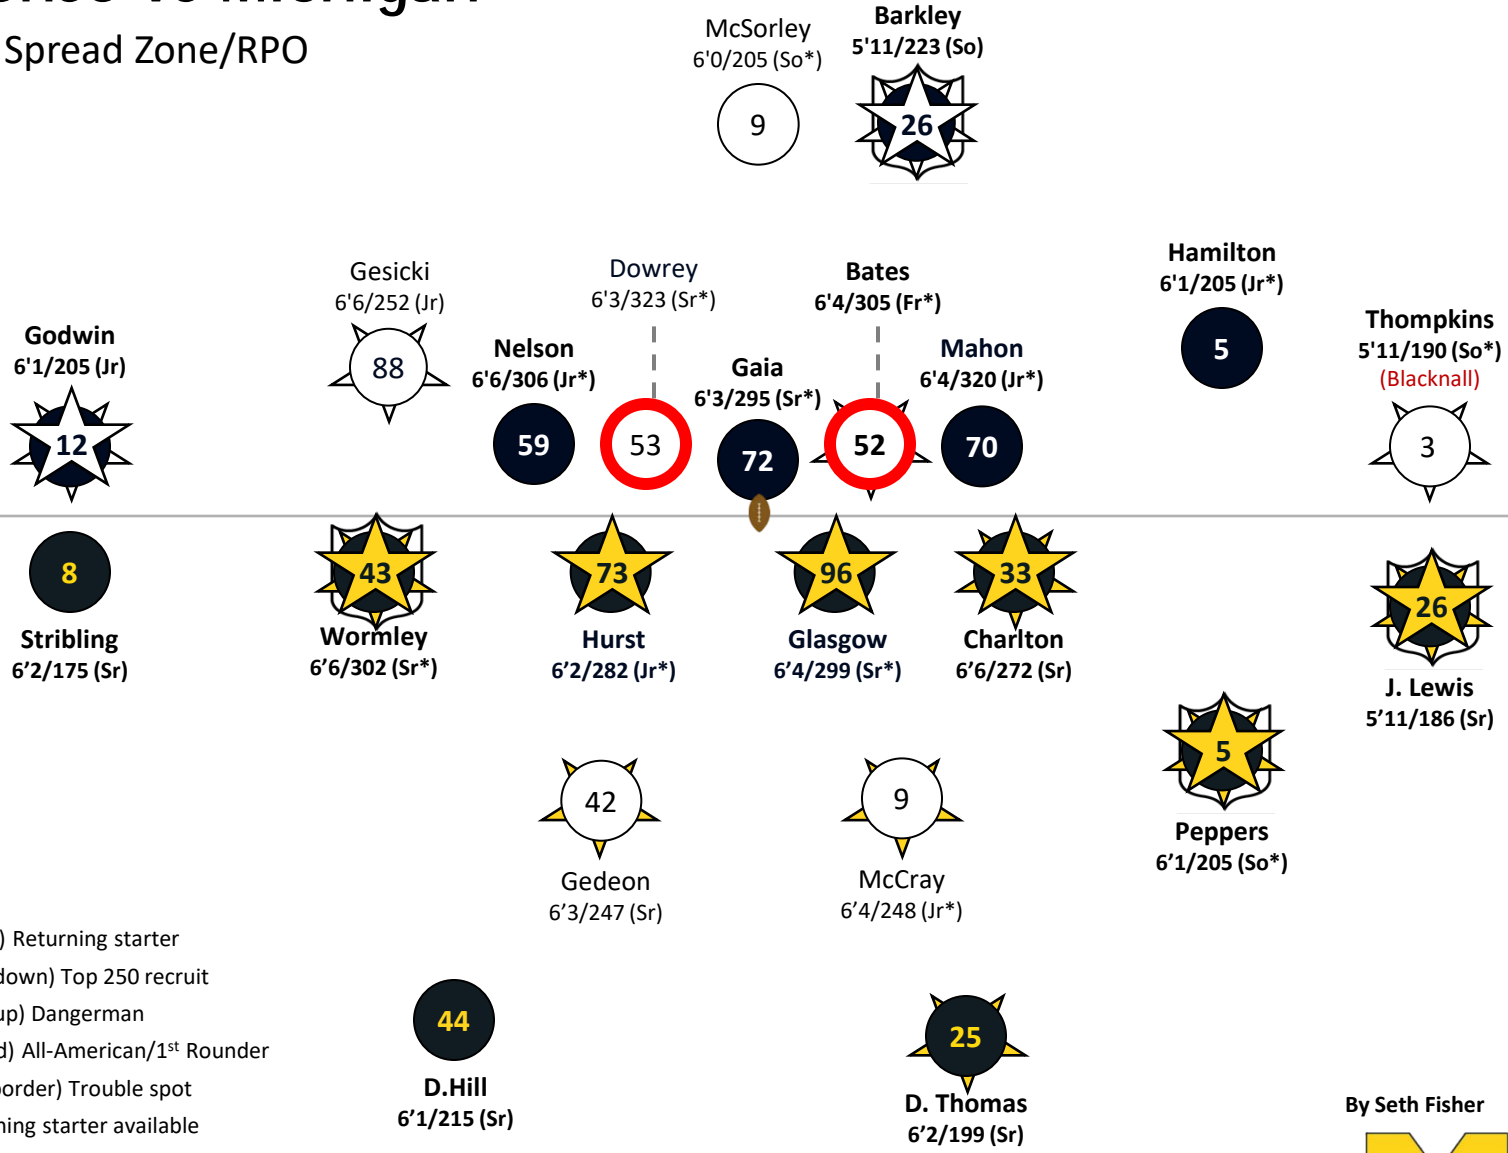

Type: Spread Zone/RPO

Coach:

Joe Moorhead
1st year OC
(Fordham HC)

Bench:

RB 6
Robinson 5'9/216 (So)

RB 8
Allen 5'6/181 (So*)

OG 55
Laurent 6'2/297 (Sr*)

RB 24
Sanders 5'11/205 (Fr)