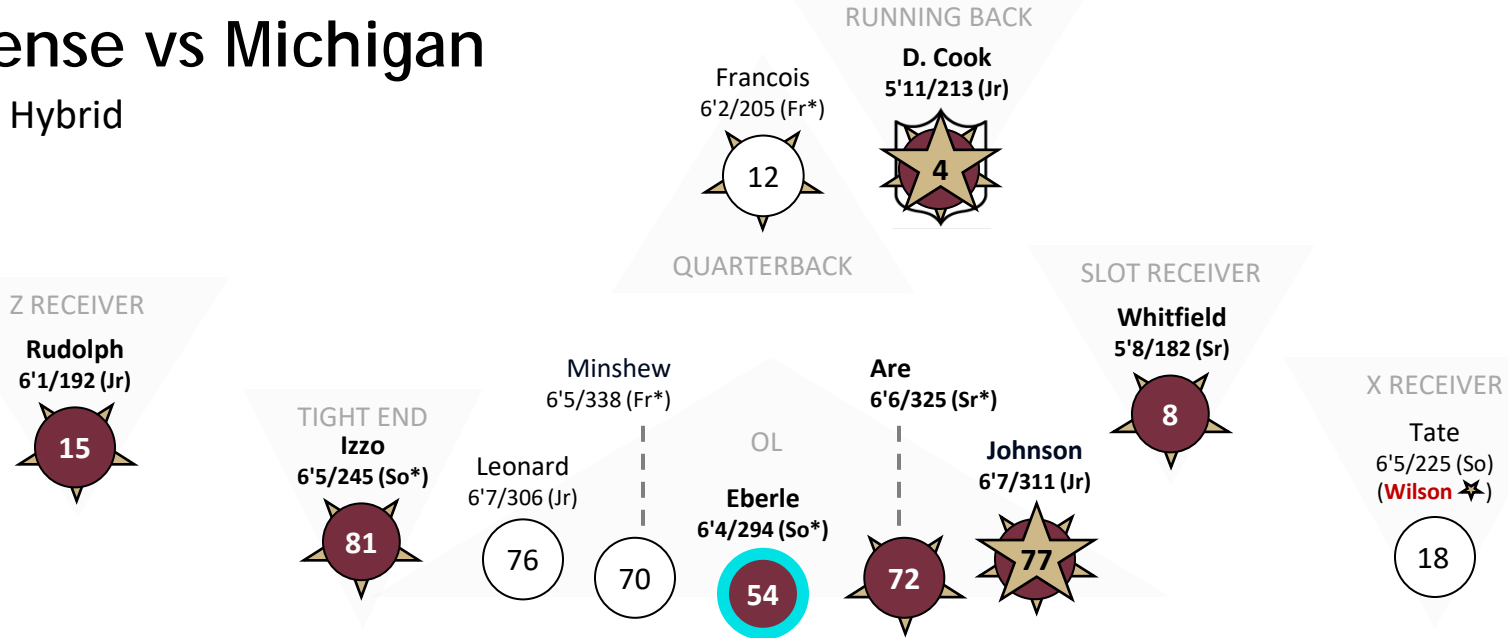

Florida State Seminoles Offense vs Michigan

Type: Hybrid

KEY:

- 97 (filled) = Returning starter
- 97 (star down) = Top 250 recruit
- 97 (star up) = Dangerman
- (shield) = All-American/1st Rounder
- 97 (cyan border) = Trouble spot
- B = Returning starter available
- = redshirt

Walking wounded (Injured starter★★) (Suspended/disciplinary starter)

Coach:

Randy Sanders
OC 4th year

Bench:

- FB 23 Stevenson 6'1/241 (Sr)
- TE 88 Saunders 6'5/257 (So*)

- WR 80 Murray 5'11/176 (So)

- RB 9 Patrick 6'2/231 (So)

Specialists:

- K 23 Aguayo (Fr)

- KR 8 Whitfield 5'8/182 (Sr)

By Seth Fisher