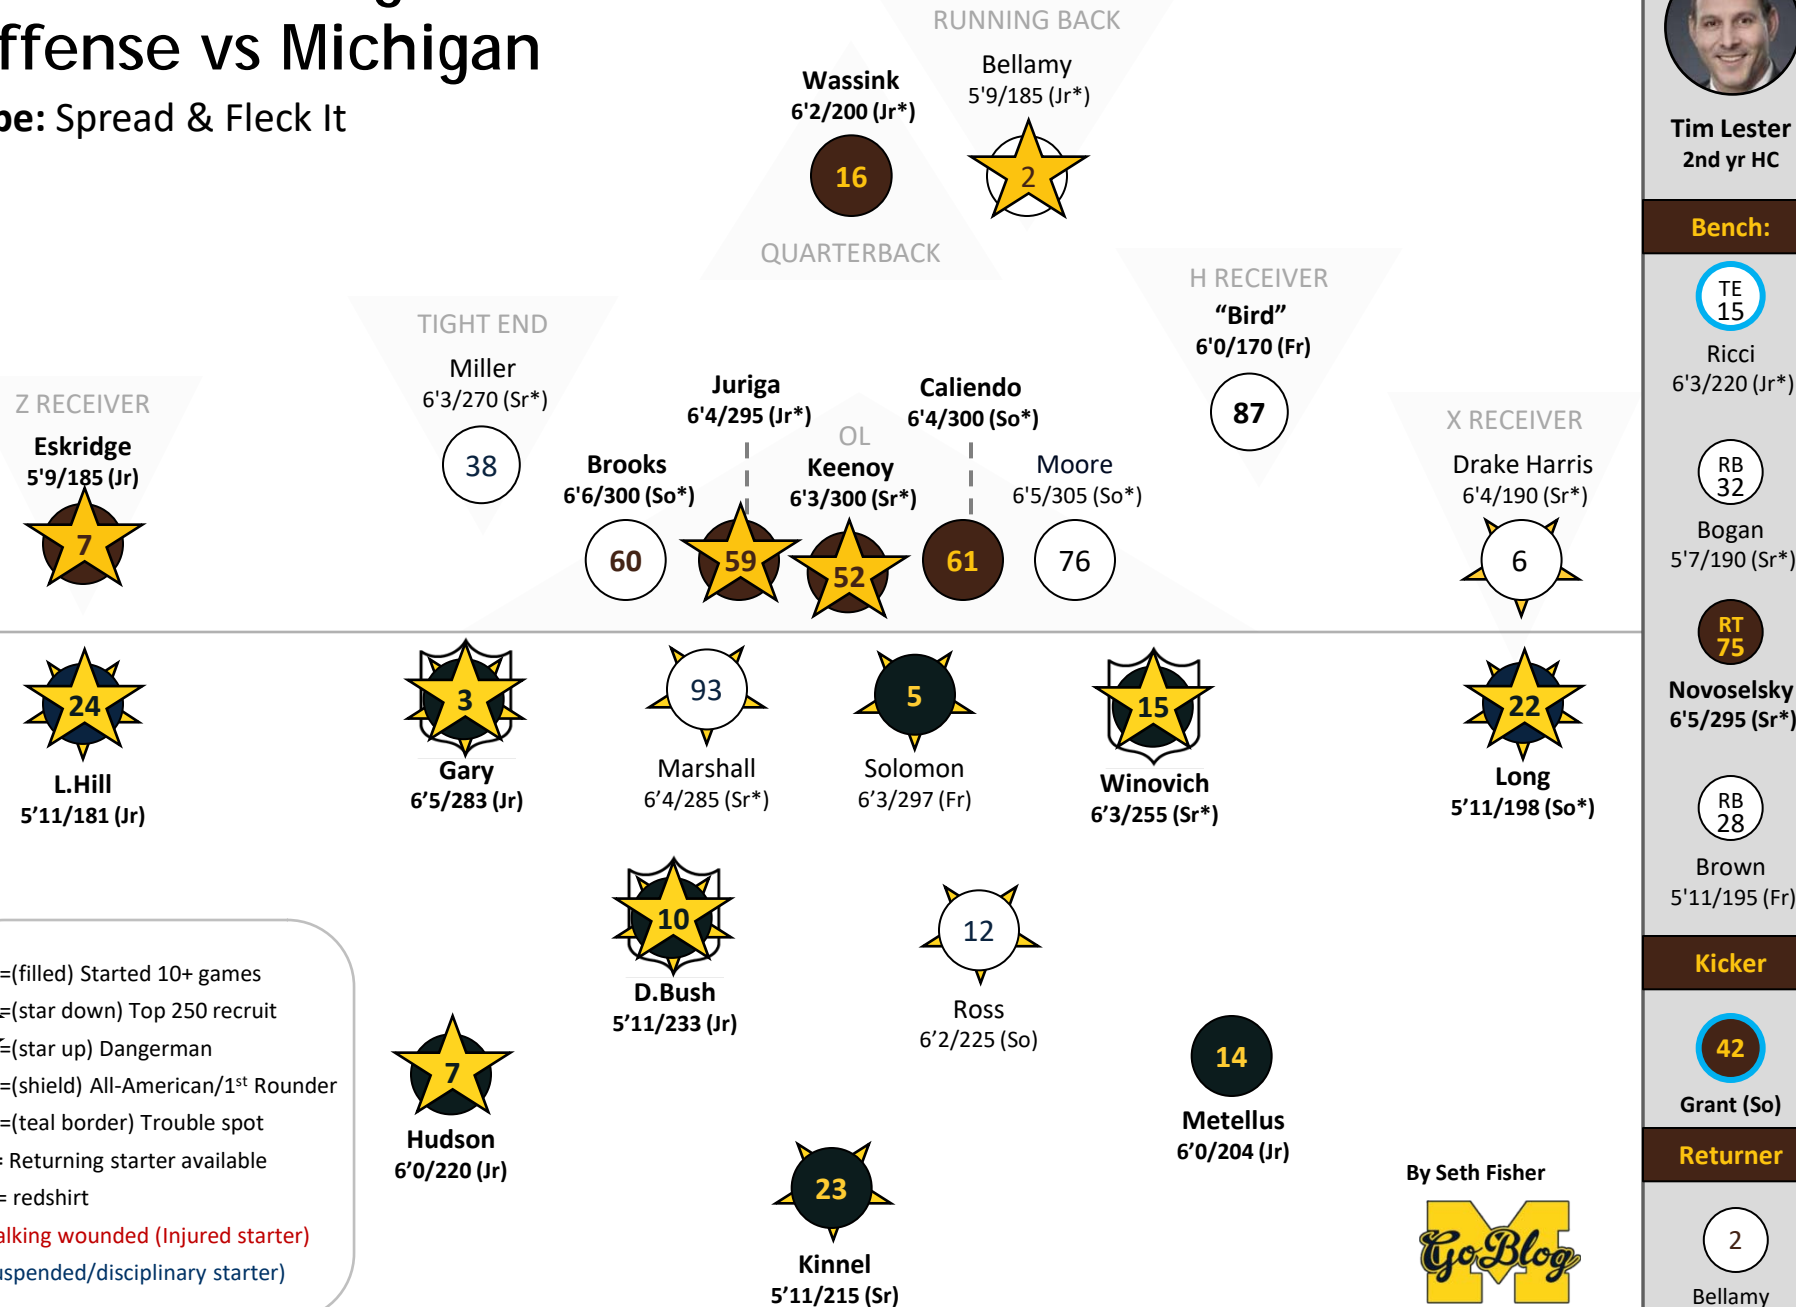

Western Michigan Broncos Offense vs Michigan

Type: Spread & Fleck It

1. **KEY**
2. **97** (filled) Started 10+ games
   - **97** (star down) Top 250 recruit
   - **97** (star up) Dangerman
   - **97** (shield) All-American/1st Rounder
   - **97** (teal border) Trouble spot
   - **B** = Returning starter available
   - ***** = redshirt
   - Walking wounded (Injured starter)
   - (Suspended/disciplinary starter)

Coach:

Tim Lester
2nd yr HC

Bench:
TE 15
Ricci
6'3/220 (Jr*)

RB 32
Bogan
5'7/190 (Sr*)

RT 75
Novoselsky
6'5/295 (Sr*)

RB 28
Brown
5'11/195 (Fr)

Kicker
42
Grant (So)

Returner
2
Bellamy

By Seth Fisher