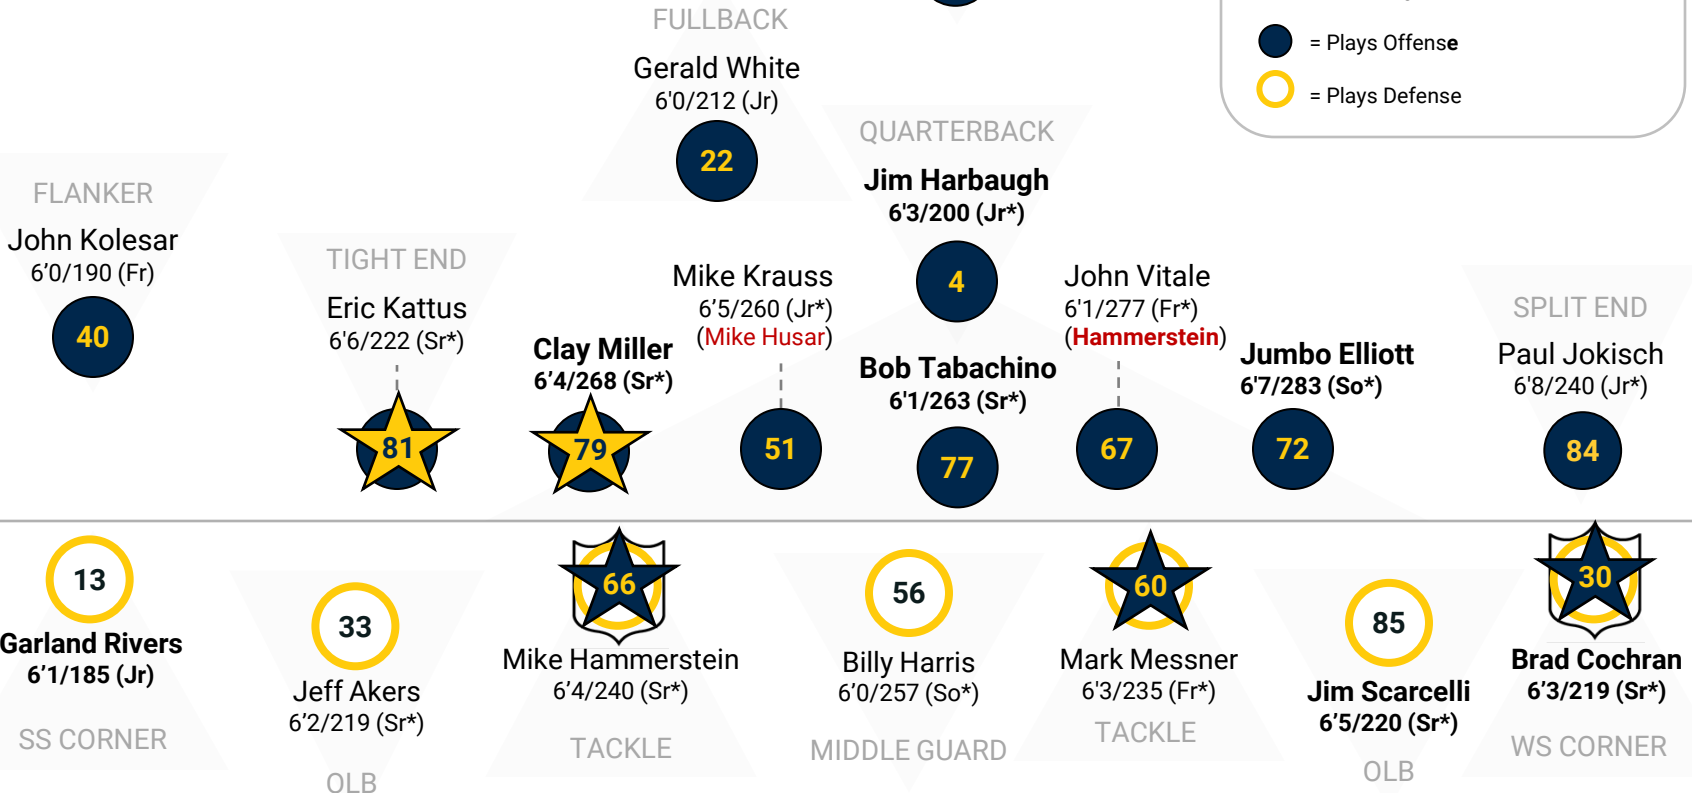

1985 Michigan Wolverines

Offense: I-Form
Defense: 3-4/Cover 2

KEY

- = 1985 All-American
- = 1985 All-Big Ten
- **Bold** = Returning starter
- = Plays Offense
- = Plays Defense

By Seth Fisher

Results

T-2nd Big Ten
#2 AP/#2 UPI
20-12 ND
34-3 @SCar
20-0 Maryland
33-6 Wisconsin
31-0 @MSU
10-12 @Iowa
42-15 Indiana
3-3 @Illinois
47-0 Purdue
48-7 @Minn
27-17 Ohio St
27-23 Neb