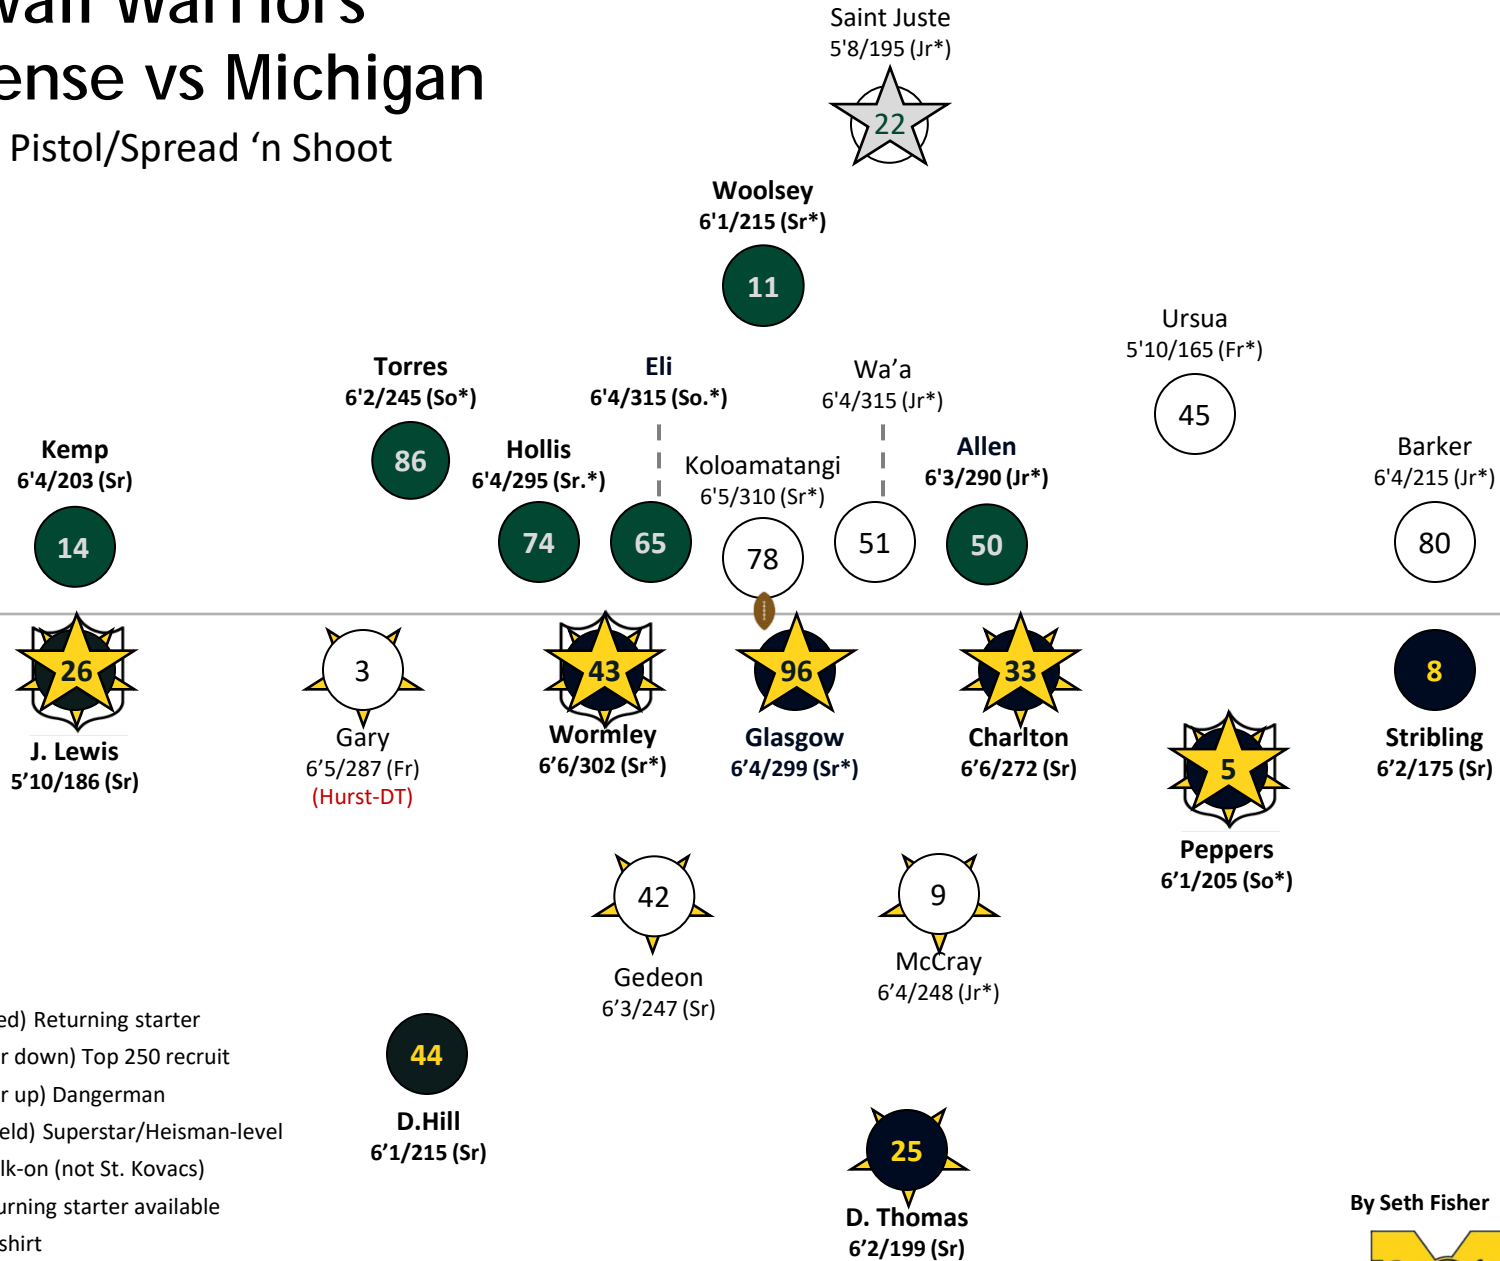

Hawaii Warriors Offense vs Michigan

Type: Pistol/Spread 'n Shoot

KEY:

- = (filled) Returning starter
- = (star down) Top 250 recruit
- = (star up) Dangerman
- = (shield) Superstar/Heisman-level
- # = walk-on (not St. Kovacs)
- B = Returning starter available
- = redshirt
- Walking wounded (Injured starter)
- (Suspended/disciplinary starter)

Coach:

Nick Rolovich
1st year HC
(Nevada OC)

Bench:

TE-U 82
Hagger 6'6/230 (Jr*)

RB 6
Harris 5'11/190 (Sr*)

HB 4
Lakalaka 5'10/210 (Sr)

Slot 23
Collie 5'10/175 (So*)

Specialists:

K 1
Sanchez (Sr)

KR 12
Ewaliko 5'11/200 (Jr*)

By Seth Fisher