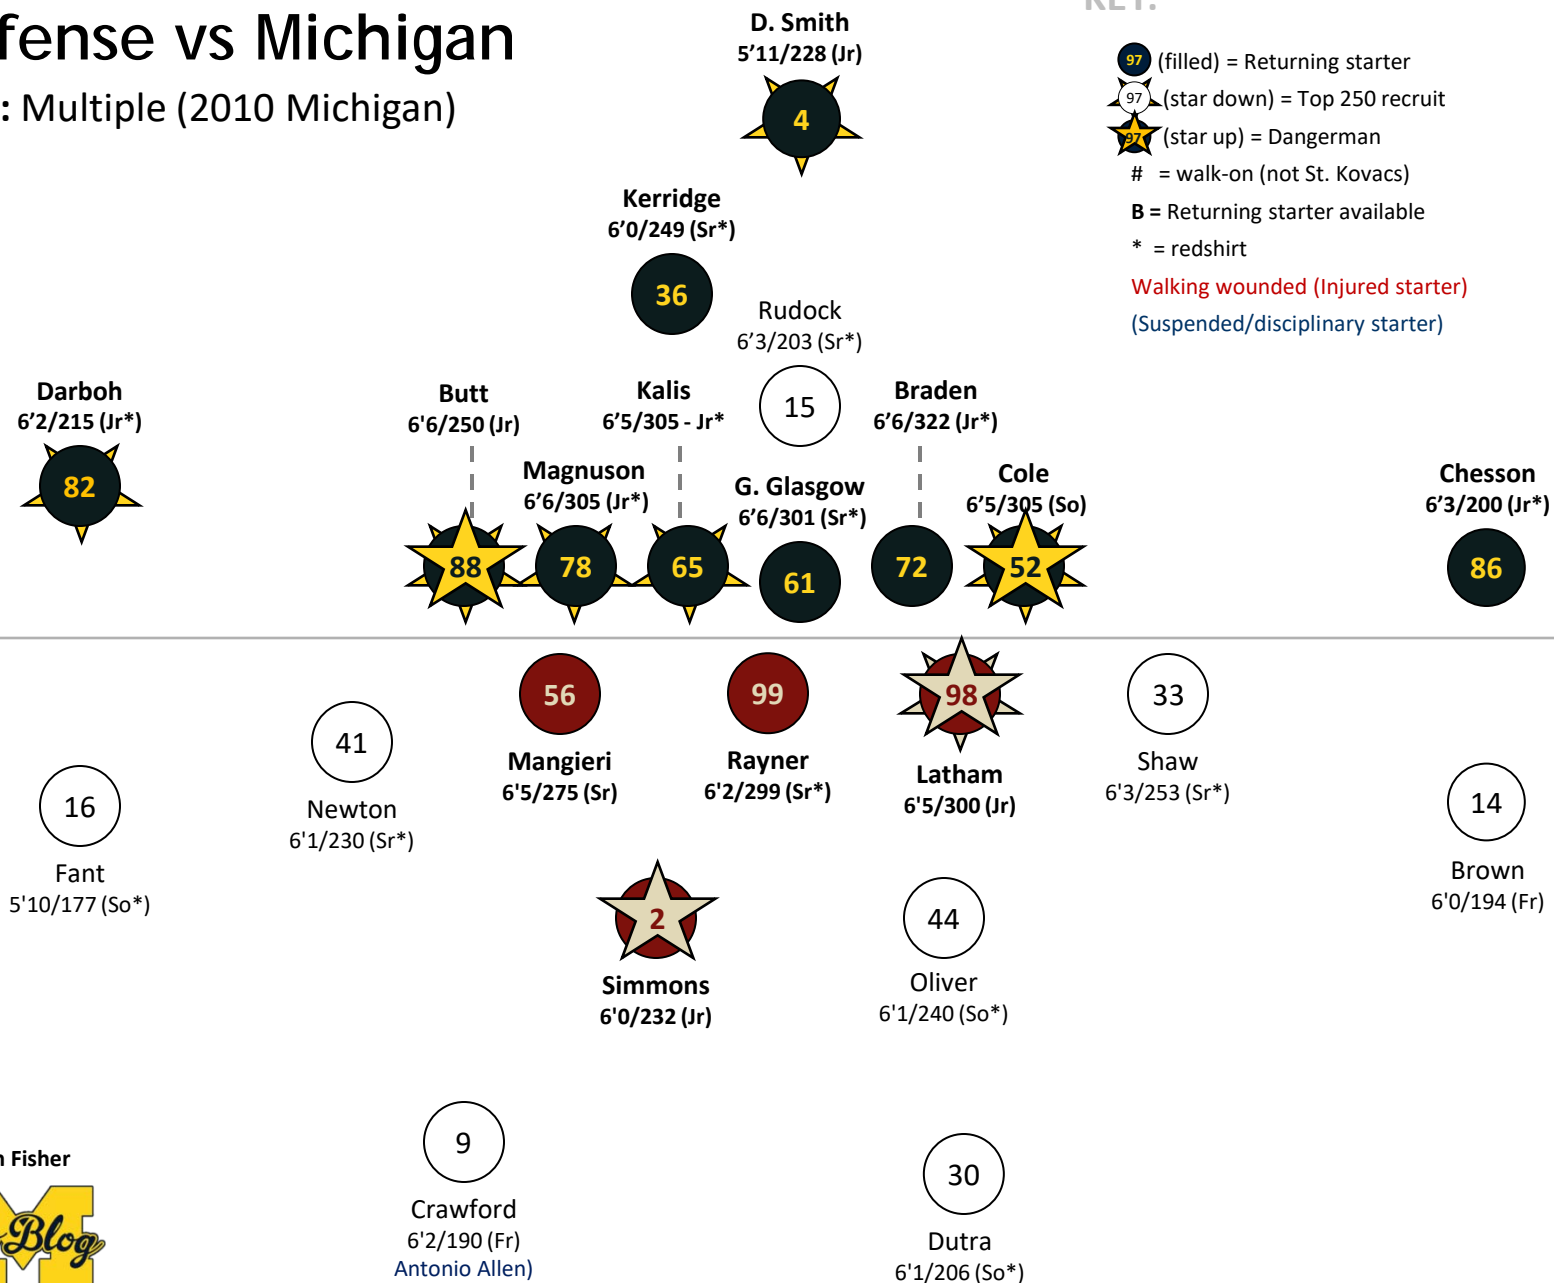

Indiana Hoosiers Defense vs Michigan

Type: Multiple (2010 Michigan)

KEY:

- (filled) = Returning starter
- (star down) = Top 250 recruit
- (star up) = Dangerman
- # = walk-on (not St. Kovacs)
- B = Returning starter available
- = redshirt
- Walking wounded (Injured starter)
- (Suspended/disciplinary starter)

Coach:

Brian Knorr
2nd year
Defensive
Coordinator

Bench:

- CB 3
  T. Green
  6'3/190 (Fr)
- NT 93
  R. Green
  6'5/304 (Jr*)

- WLB 8
  Scales
  6'0/227 (So)
- DL 47
  McCray
  6'2/280 (So)

Specialists:

- P 36
  Toth (Sr*)
- PR 87
  Paige #
  5'7/176 (Jr*)