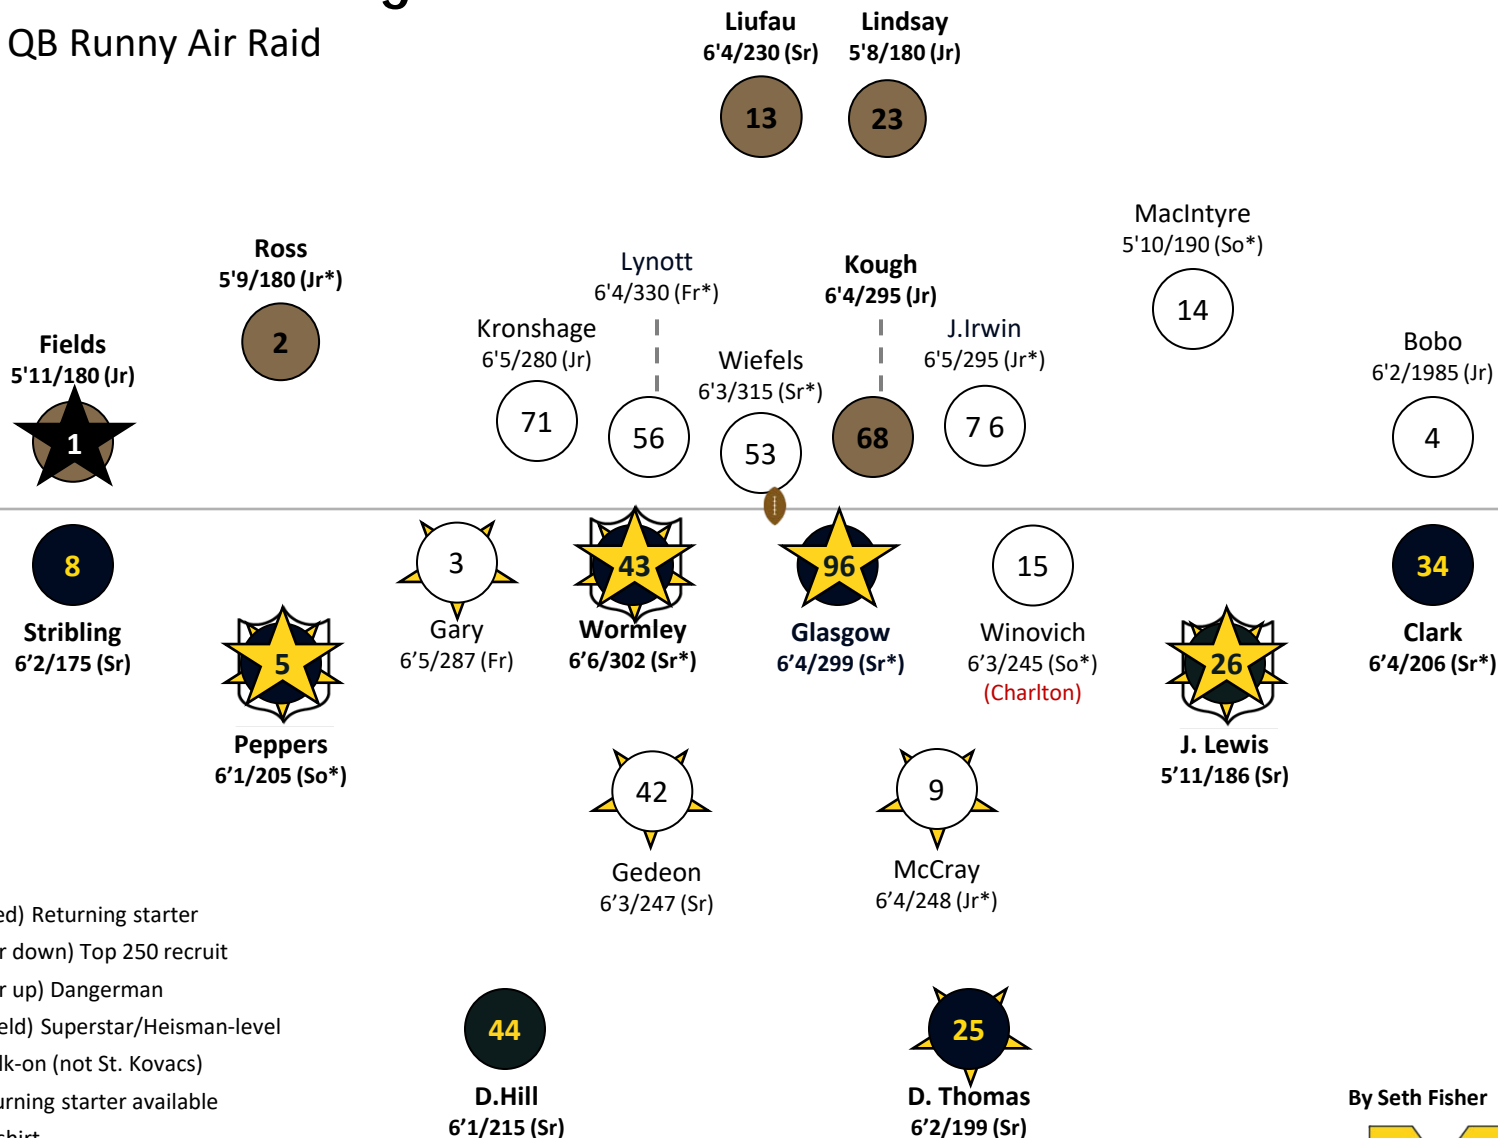

Colorado Buffaloes Offense vs Michigan

Type: QB Runny Air Raid

KEY:

- = (filled) Returning starter
- = (star down) Top 250 recruit
- = (star up) Dangerman
- = (shield) Superstar/Heisman-level
- # = walk-on (not St. Kovacs)
- B = Returning starter available
- = redshirt
- Walking wounded (Injured starter)
- (Suspended/disciplinary starter)

Coach:

Darrin Chiaverini
1st year co-OC
(TX Tech WRs)

Bench:

- RB 21
  Payton (6'0/186 So)
- RB 29
  Wilson (5'10/210 Sr)
- WR 17
  McGowan (6'1/202 So)
- TE 81
  Snelson (6'0/190 Fr)

Specialists:

- K 10
  Wright (So)
- KR 8
  Payton (6'0/186 So)

By Seth Fisher