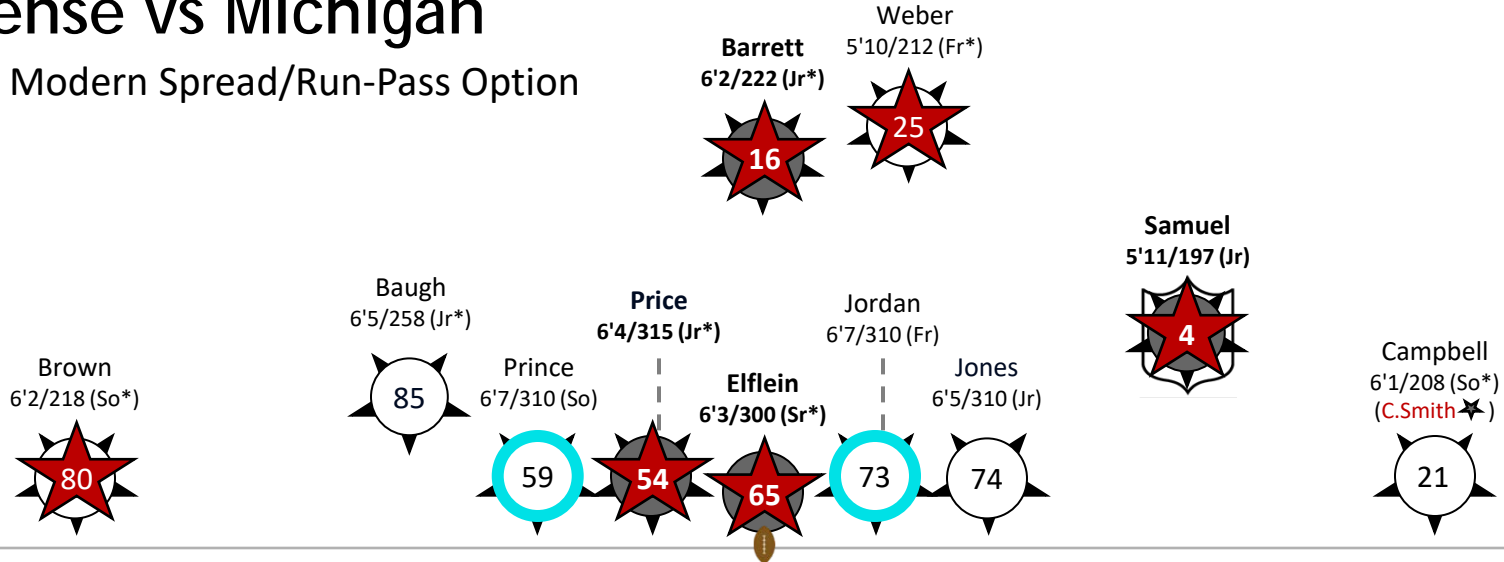

STRONG SAFETY

Hooker
6'2/205 (So*)

FREE SAFETY

By Seth Fisher

Ohio State Buckeyes Offense vs Michigan

Type: Modern Spread/Run-Pass Option

Coach:

Urban Meyer
Head Coach
4th year