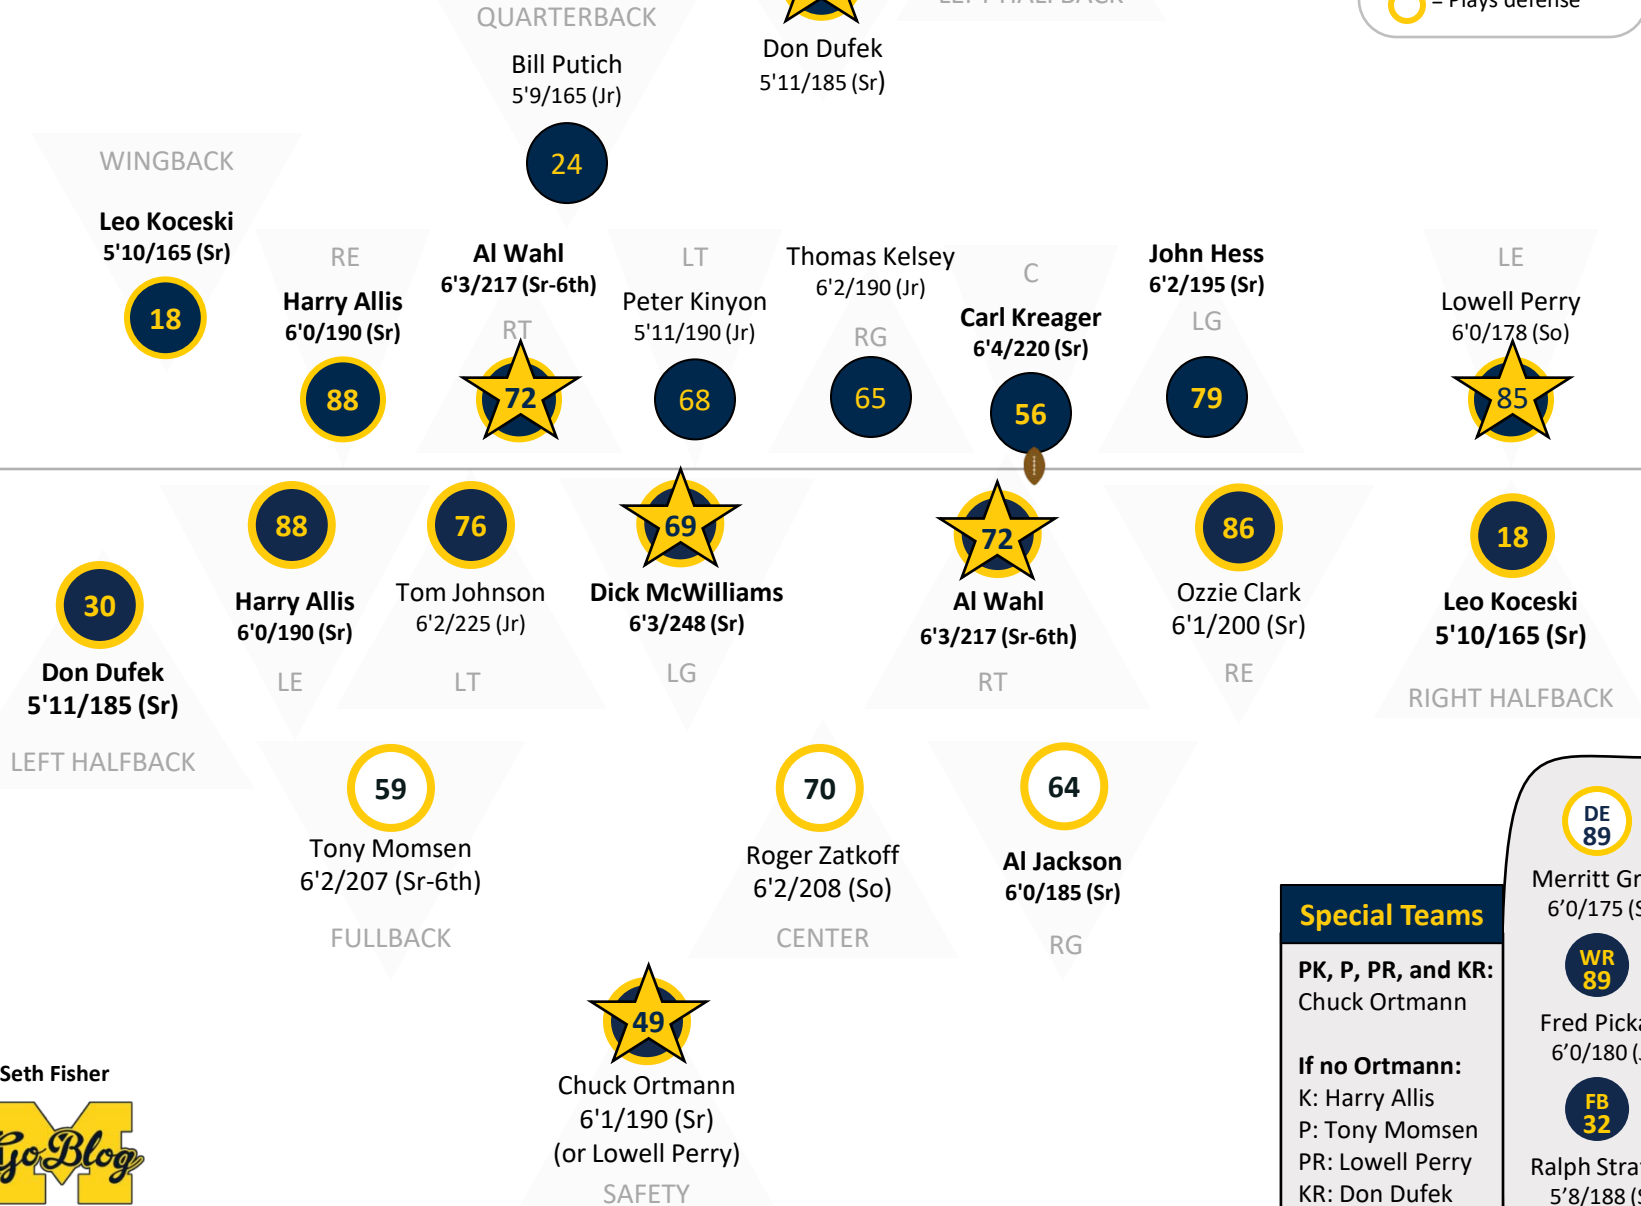

1950 Michigan Wolverines

Offense: Single Wing/T Formation

Defense: 6-2/5-3 Under

KEY

- = All-American
- **Bold** = 1949 Starter
- = Plays offense
- = Plays defense

Results

6-3-1 (4-1-1)
#1 Big Ten
#9 AP/#6 Co
7-14 MSU
27-7 Dartmth
6-17 Army
26-13 Wisc
7-7 Minnesota
0-7 Illinois
20-7 Indiana
34-23 NWern
9-3 Ohio State
14-6 Cal (Rose)

Bench

- **HB 46**
  Don Peterson
  5'10/175 (Jr)
- **HB 23**
  Don Oldham
  5'8/166 (So)
- **T 77**
  Bill Ohlenroth
  6'1/205 (Sr)

Special Teams

PK, P, PR, and KR:
Chuck Ortmann

If no Ortmann:
K: Harry Allis
P: Tony Momsen
PR: Lowell Perry
KR: Don Dufek

- **DE 89**
  Merritt Green
  6'0/175 (So)
- **G 66**
  Jim Wolter
  6'0/190 (Jr)
- **WR 89**
  Fred Pickard
  6'0/180 (Jr)
- **CB 16**
  T. Witherspoon
  5'11/178 (So)
- **FB 32**
  Ralph Straffon
  5'8/188 (Sr)
- **B 15**
  Frank Howell
  5'8/160 (So)