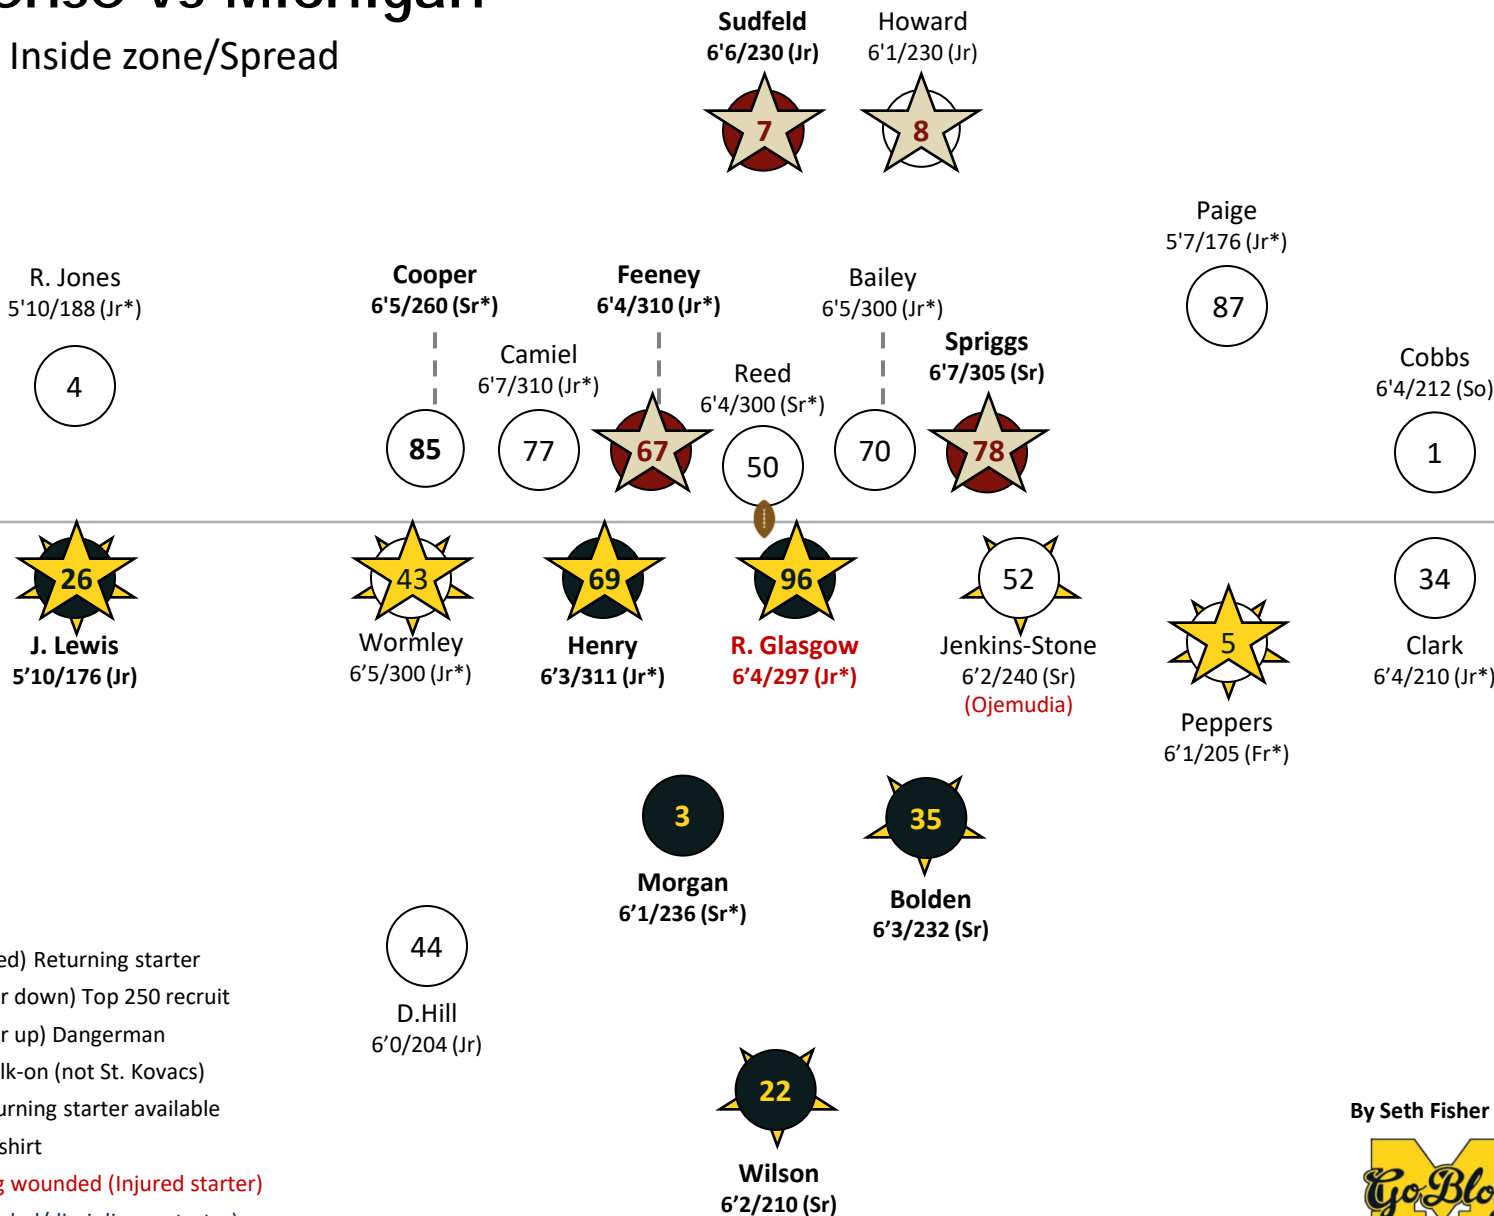

Indiana Hoosiers Offense vs Michigan

Type: Inside zone/Spread

KEY:

- = (filled) Returning starter
- = (star down) Top 250 recruit
- = (star up) Dangerman
- # = walk-on (not St. Kovacs)
- B = Returning starter available
- = redshirt

Walking wounded (Injured starter)

(Suspended/disciplinary starter)

Coach:

Kevin Wilson
Head Coach
5th year

Bench:

RB
34
Redding
5'10/202 (So)

TE
88
Corsaro
6'3/250 (Sr)

Slot
38
Graham
5'10/191 (Sr)

LG
76
Martin
6'3/312 (Fr*)

Specialists:

K
92
Oakes (So*)

KR
38
Graham
5'10/191 (Sr)

By Seth Fisher