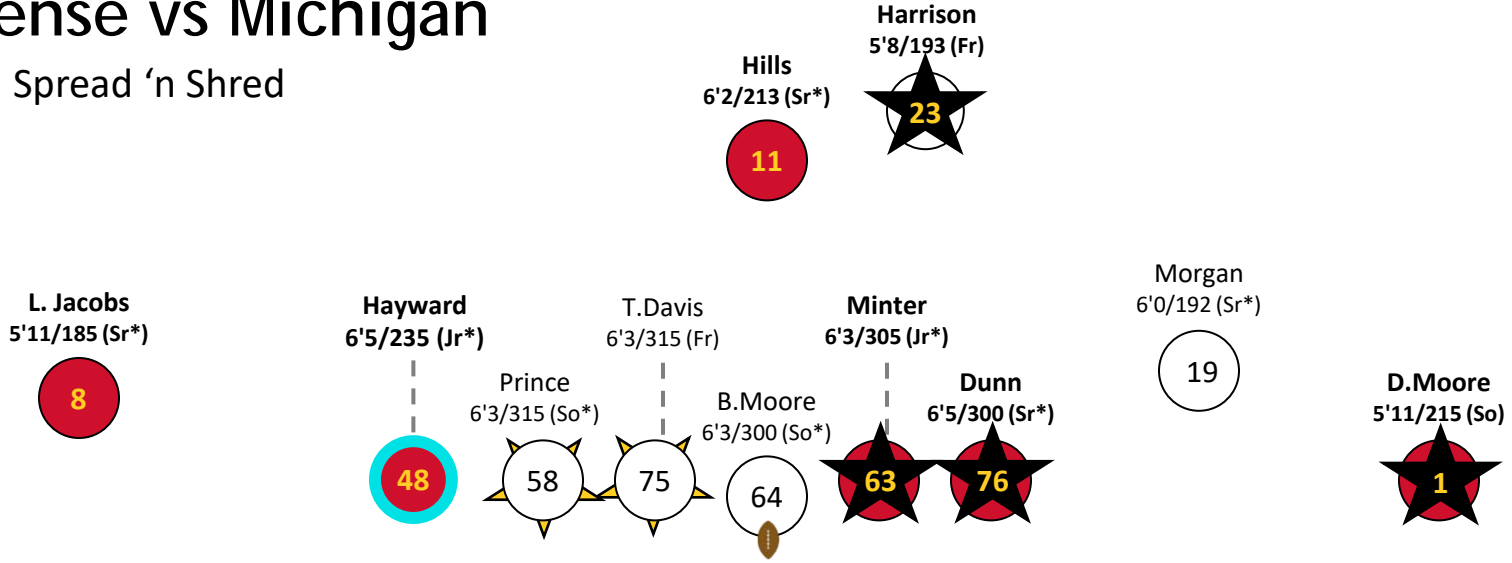

By Seth Fisher

Maryland Terrapins Offense vs Michigan

Type: Spread 'n Shred

8
Stribling
6'2/175 (Sr)

5
Peppers
6'1/205 (So*)

43
Wormley
6'6/302 (Sr*)

42
Gedeon
6'3/247 (Sr)

73
Hurst
6'2/282 (Jr*)