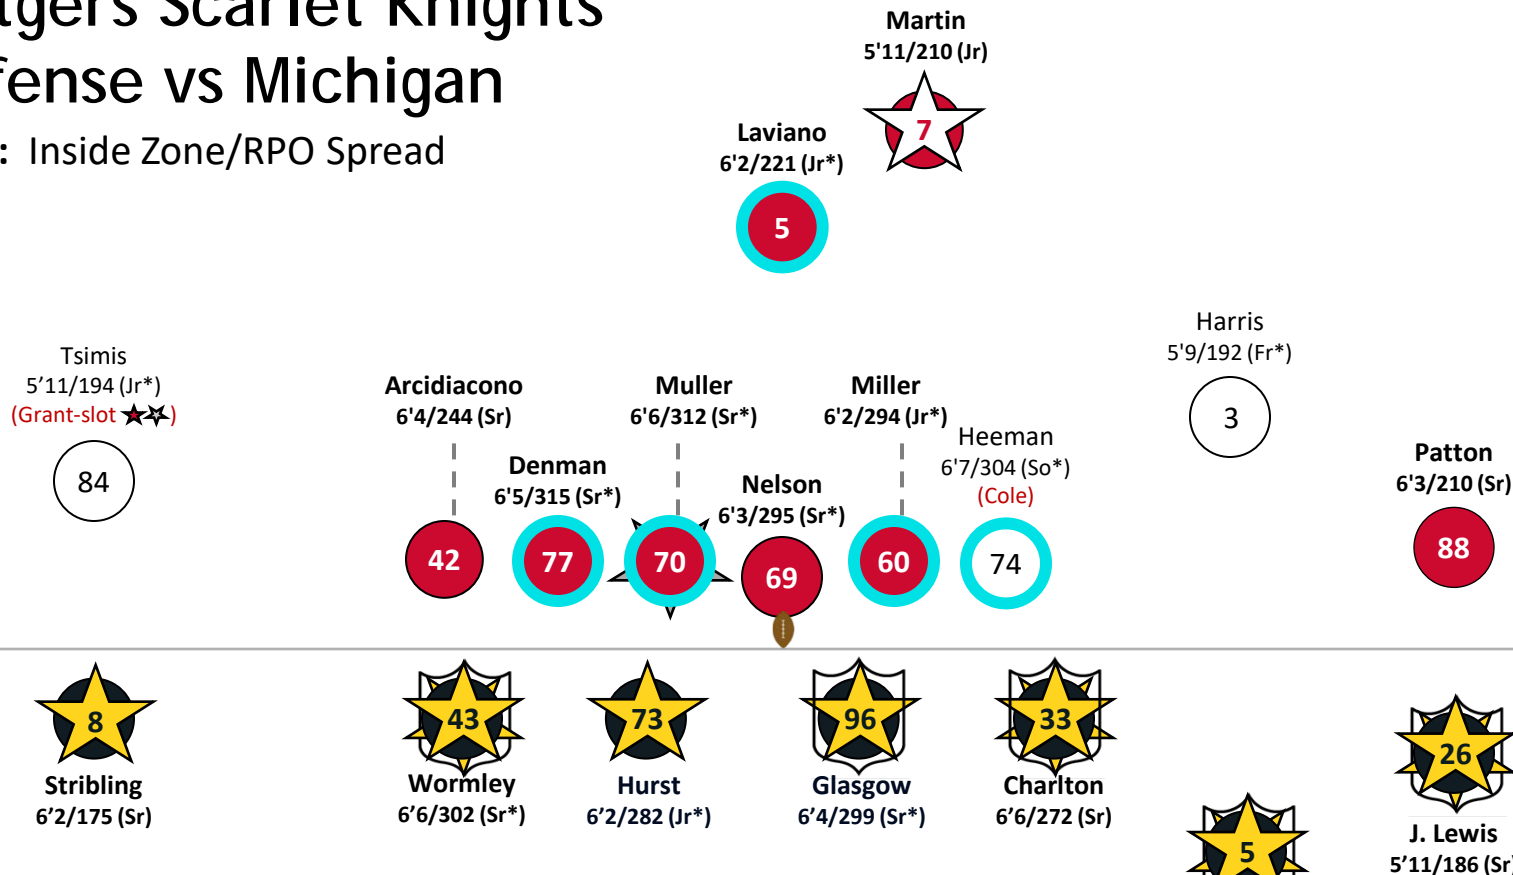

Hampton
6'1/207 (So*)
(Hester ★○)

By Seth Fisher

Rutgers Scarlet Knights Offense vs Michigan

Type: Inside Zone/RPO Spread

Coach:

Mehringer
1st yr OC
(Houston WRs/croots)

Bench:

- RB 8: Hicks 5'10/213 (Jr)
- RB 32: Goodwin 5'11/215 (Sr)