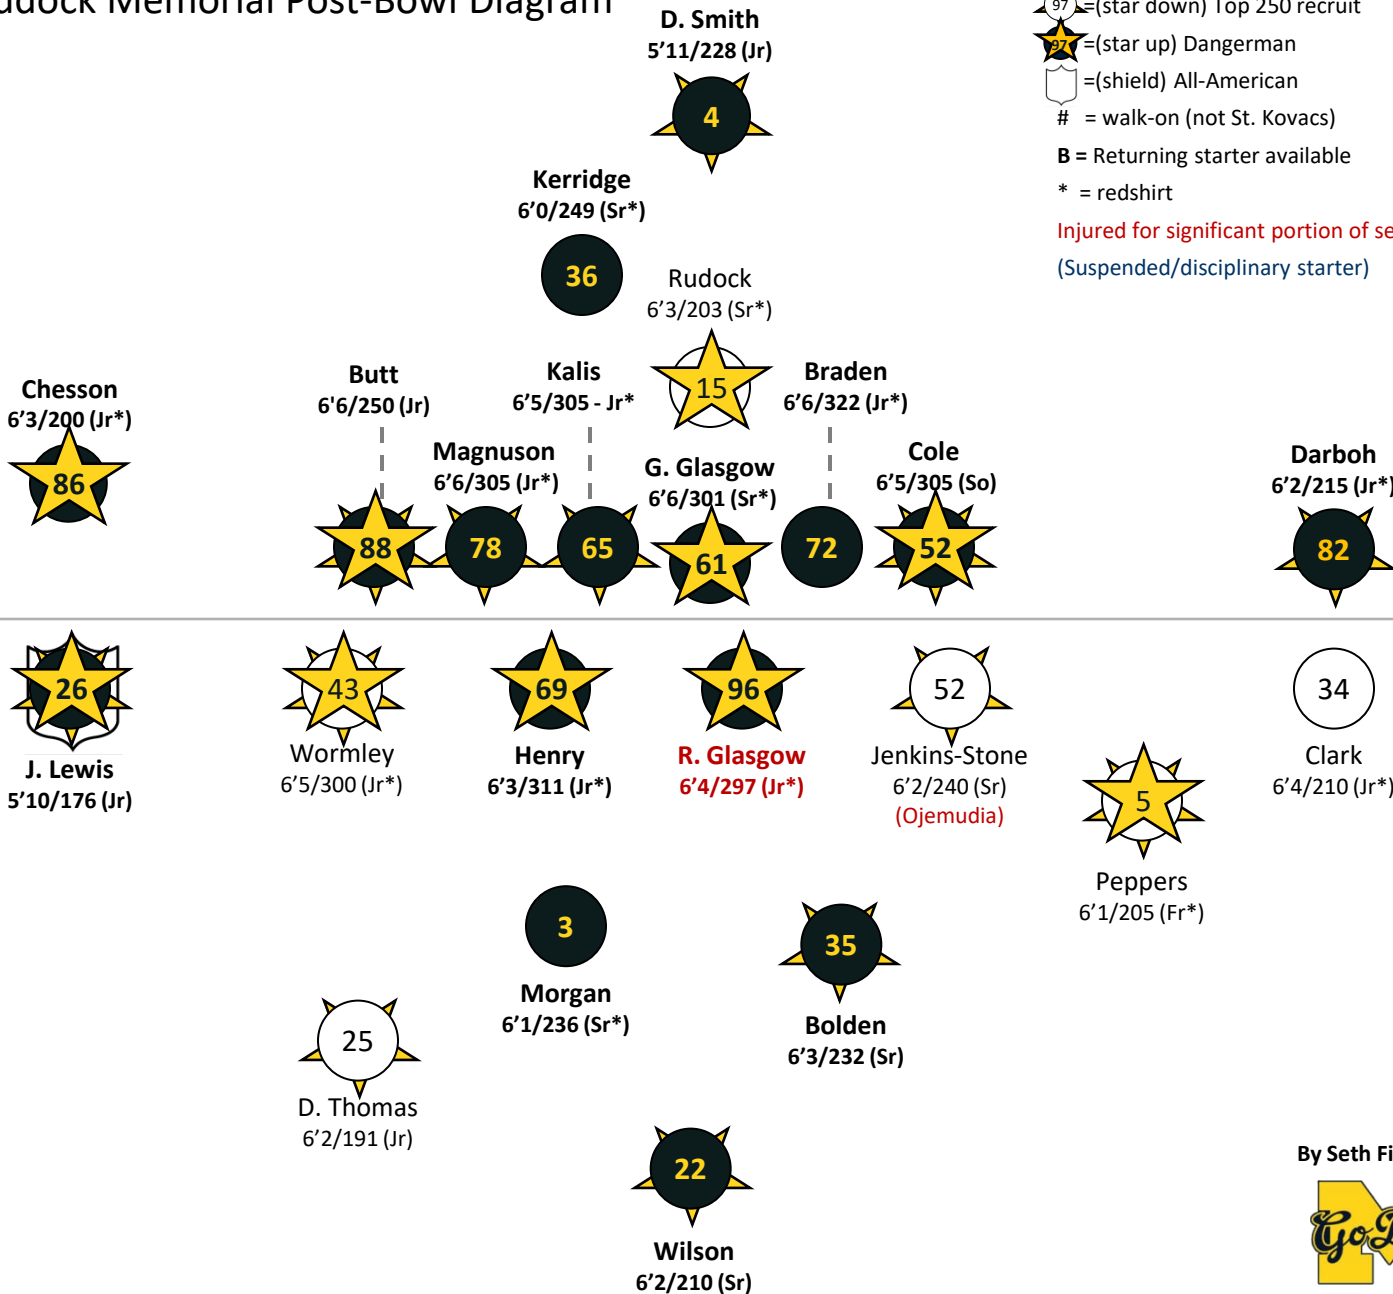

OFFENSE

2015 Michigan Wolverines

Rudock Memorial Post-Bowl Diagram

Bench:

FB
39

Houma
6'0/242 (Sr)

TE
84

A. Williams
6'6/285 (Sr)

RB
20

D. Johnson
6'1/207 (Jr*)

TE
19

Poggi
6'4/273 (So*)

Specialists:

K
91

Allen(Jr*)

Peppers
6'1/205 (Fr*)

KEY:

- = (filled) Returning starter
- = (star down) Top 250 recruit
- = (star up) Dangerman
- = (shield) All-American
- # = walk-on (not St. Kovacs)
- **B** = Returning starter available
- ***** = redshirt

Injured for significant portion of season
(Suspended/disciplinary starter)

DEFENSE

Bench:

Hurst
6'2/281 (So*)

Charlton
6'6/273

D. Hill
6'0/204 (Jr)

Ross
6'1/232 (Sr)

Specialists:

O'Neill (Sr*)

Peppers
6'1/205 (Fr*)

By Seth Fisher