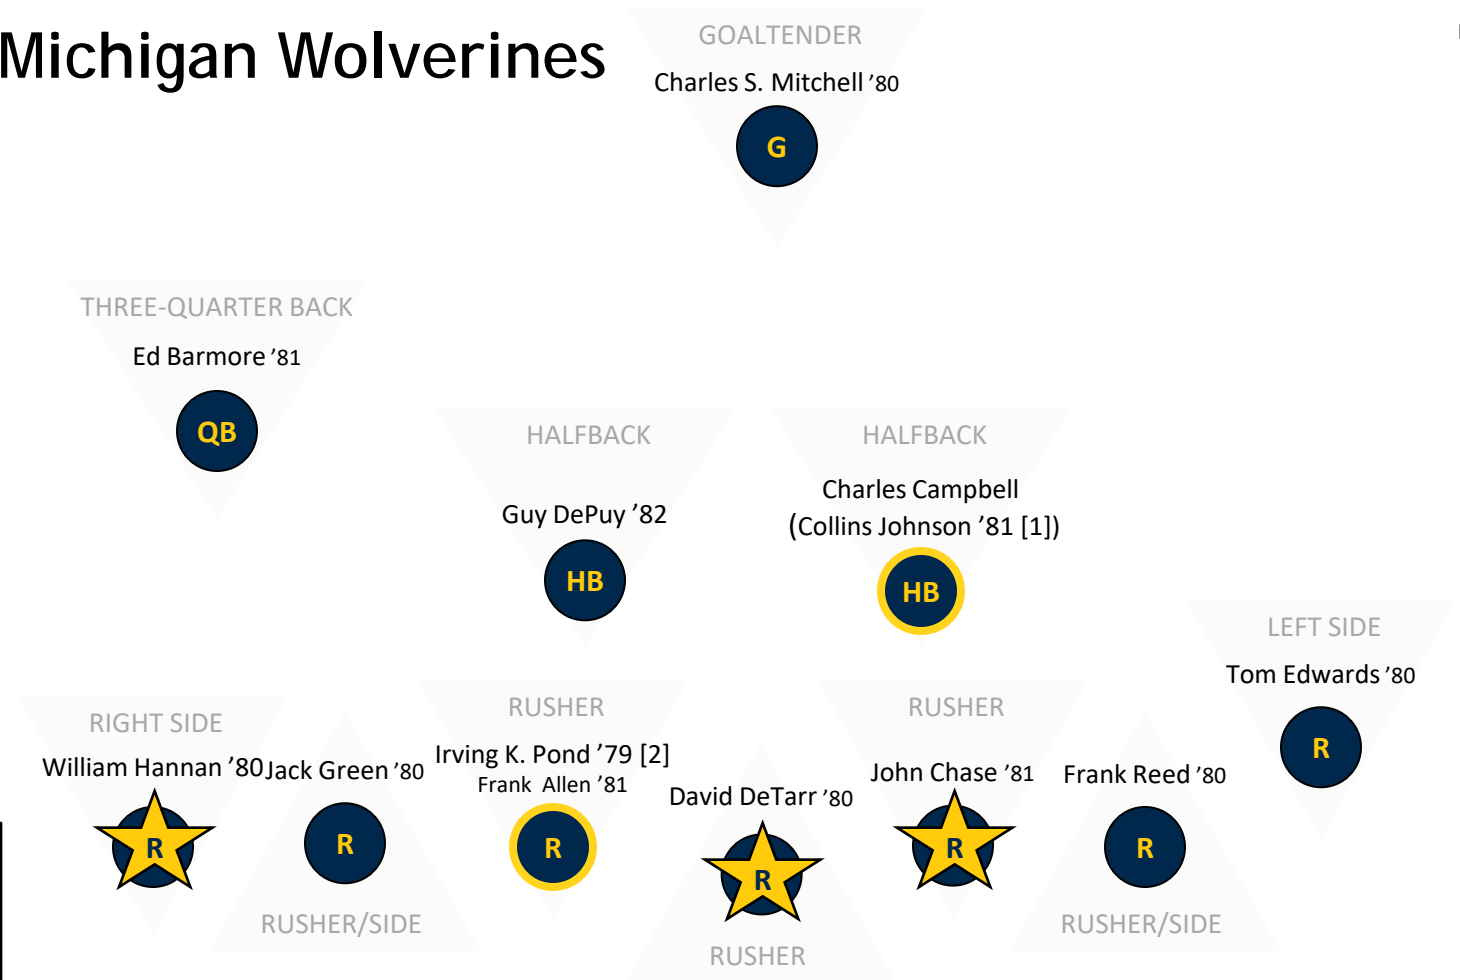

1879 Michigan Wolverines

Subs [3]

- Will Calvert '81 (B)
- Al Pettitt '80 (R)

1. Johnson was listed as a starting HB but did not make the trip to Chicago. Campbell only played in the Racine game.
2. Irving K. Pond was not on the fall team. Frank Gates Allen started (at Forward) in his stead.
3. Calvert was on the Fall squad only, though he traveled to Chicago and may have been Michigan's umpire. Al Pettitt came to Chicago as a sub. He too wasn't on the fall squad.

Results

- W, 1-0 vs Racine (Chicago)
- T, 0-0 vs Toronto (Detroit)