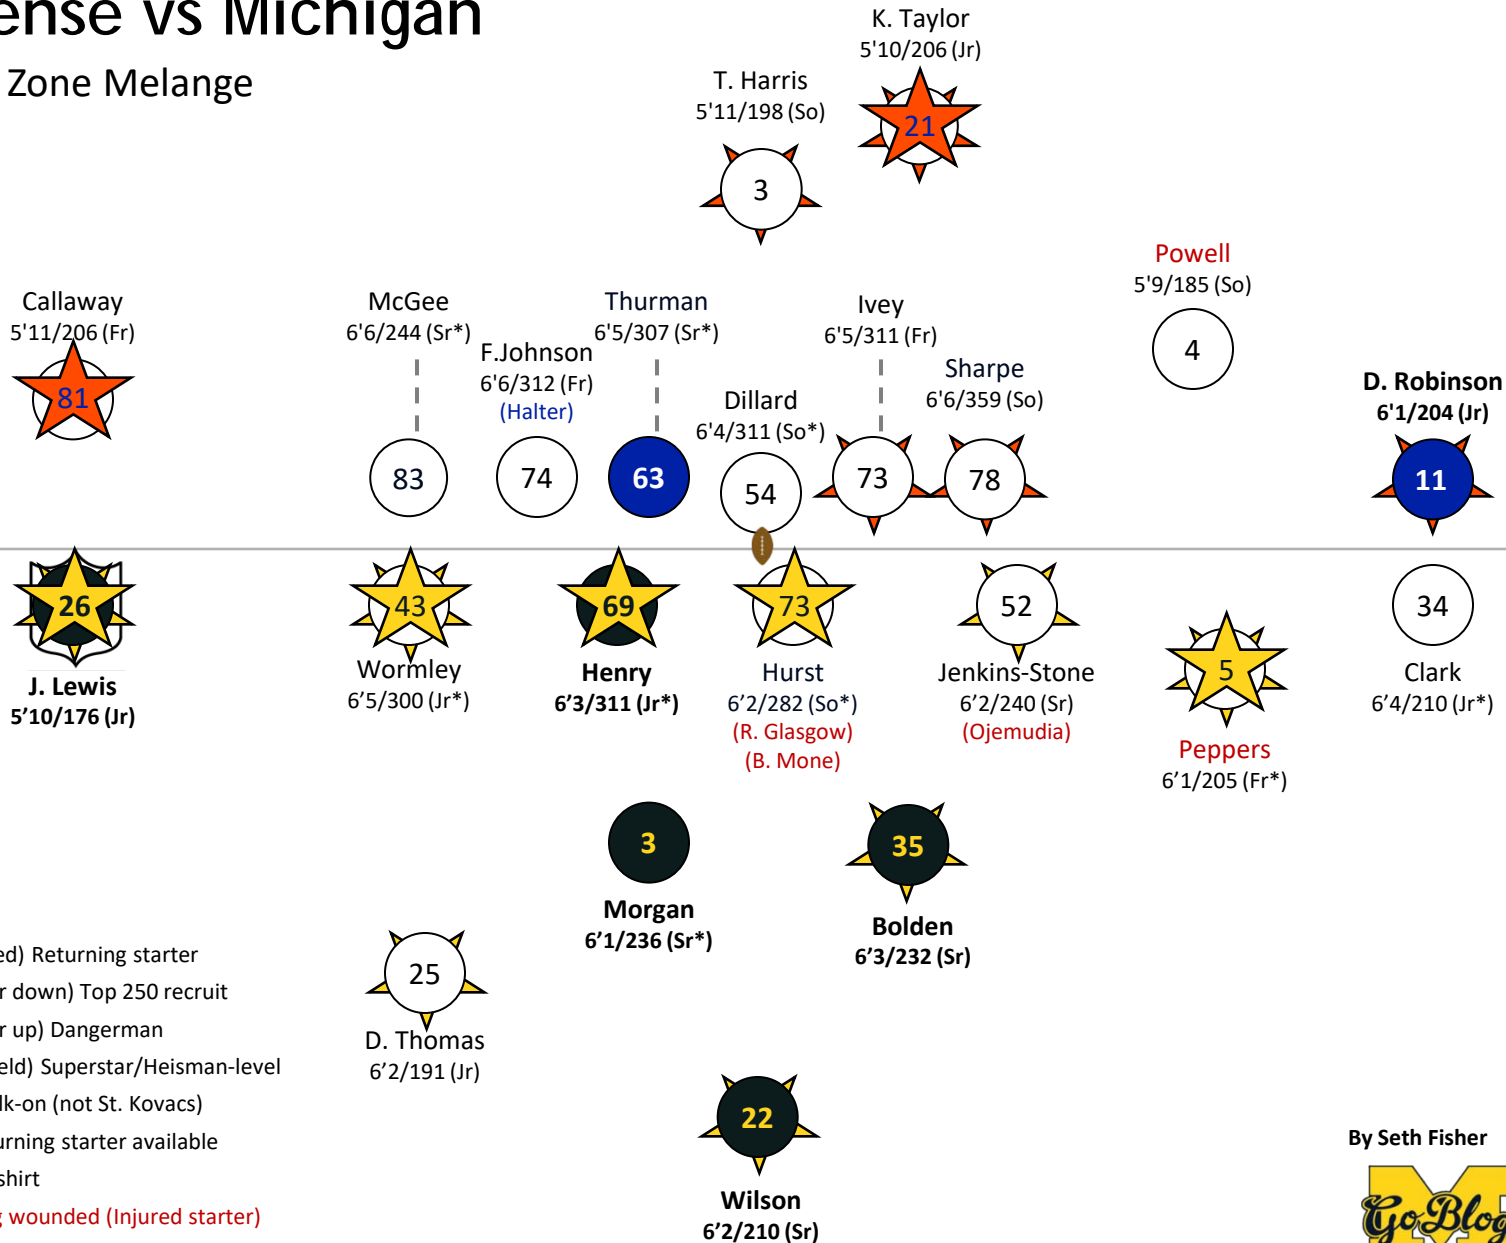

Florida Gators Offense vs Michigan

Type: Zone Melange

KEY:

- = (filled) Returning starter
- = (star down) Top 250 recruit
- = (star up) Dangerman
- = (shield) Superstar/Heisman-level
- # = walk-on (not St. Kovacs)
- B = Returning starter available
- = redshirt
- Walking wounded (Injured starter)
- (Suspended/disciplinary starter)

By Seth Fisher

Coach:

Doug Nussmeier
Offensive Coordinator
1st year

Bench:

TE-U
30

Goosby
6'4/243 (So)

RB
25

Scarlett
5'10/212 (Fr)

HB
32

Cronkrite
5'11/205 (Fr)

WR
10

Showers
6'0/193 (Fr*)

Specialists:

K
16

Hardin (Jr*)

KR
4

Powell
5'9/185 (So)