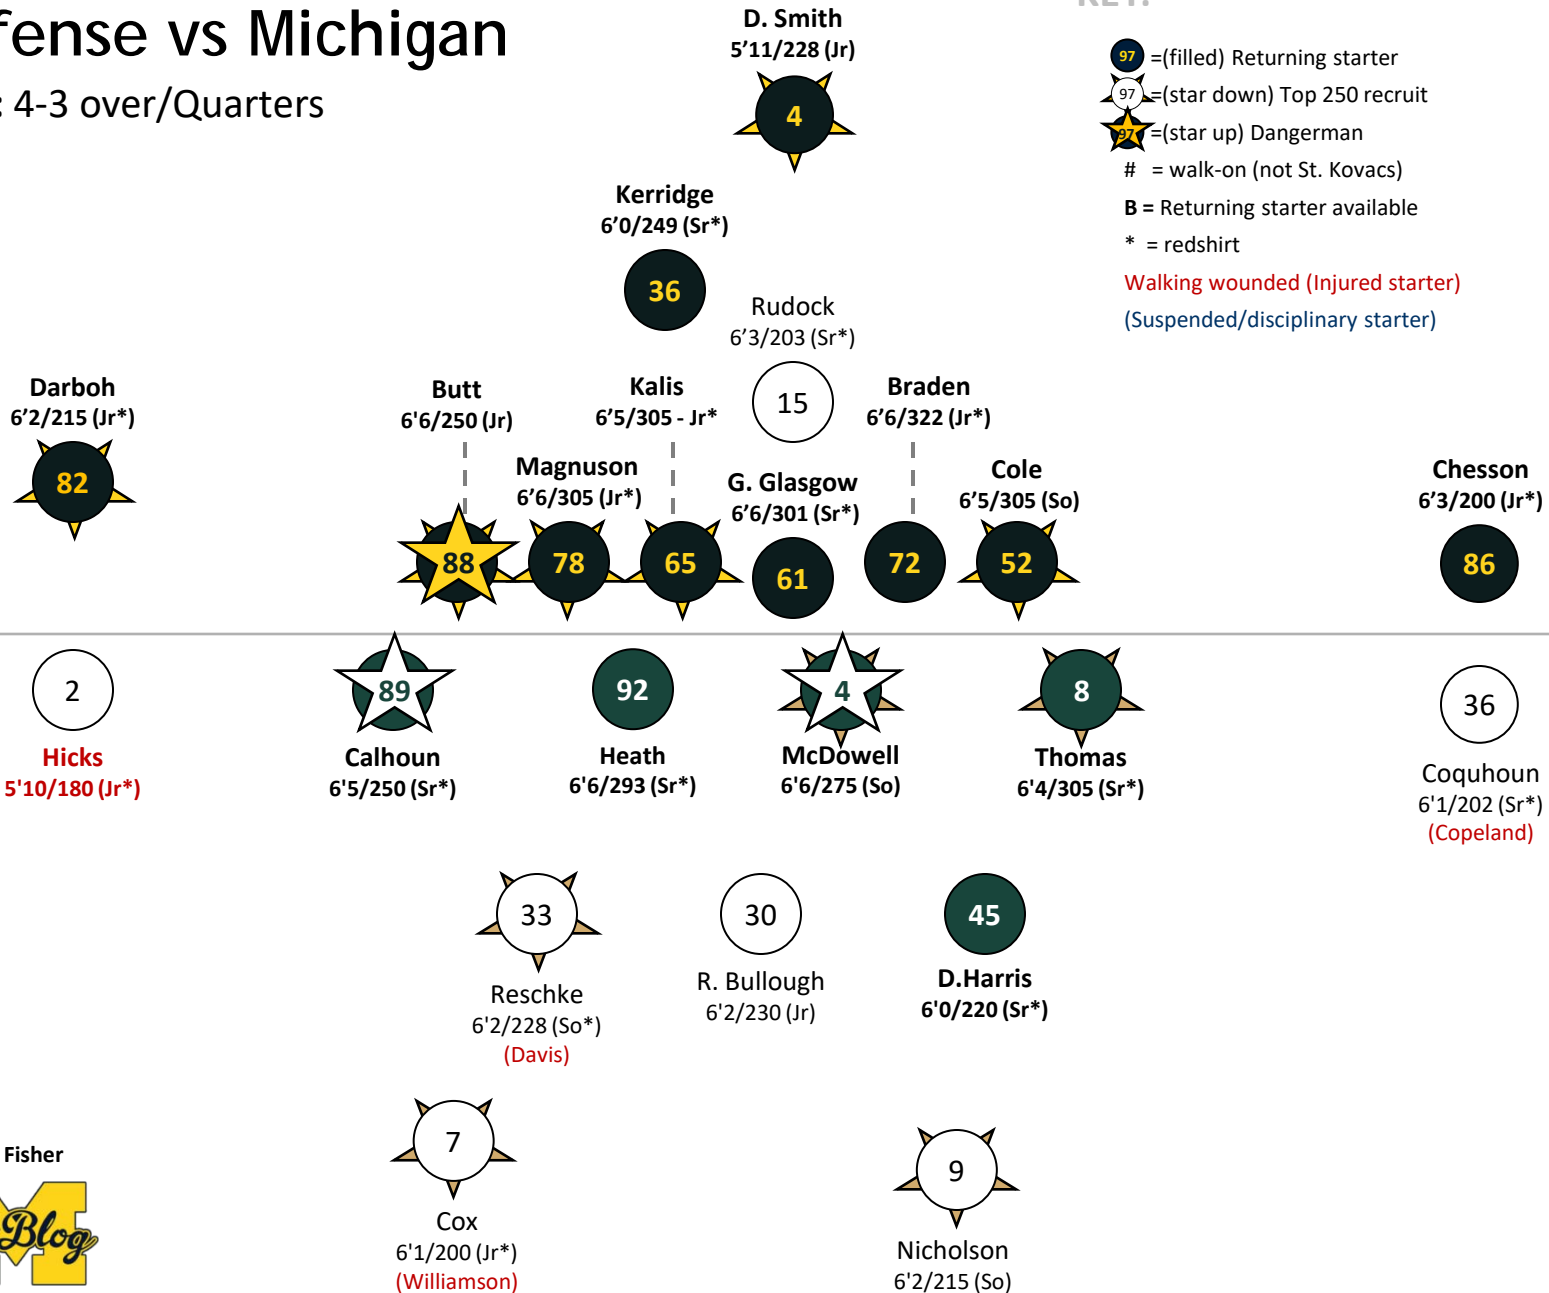

Michigan State Spartans Defense vs Michigan

Type: 4-3 over/Quarters

KEY:

- 97** (filled) Returning starter
- 97** (star down) Top 250 recruit
- 97** (star up) Dangerman
- # = walk-on (not St. Kovacs)
- B** = Returning starter available
- *** = redshirt
- Walking wounded (Injured starter)
- (Suspended/disciplinary starter)