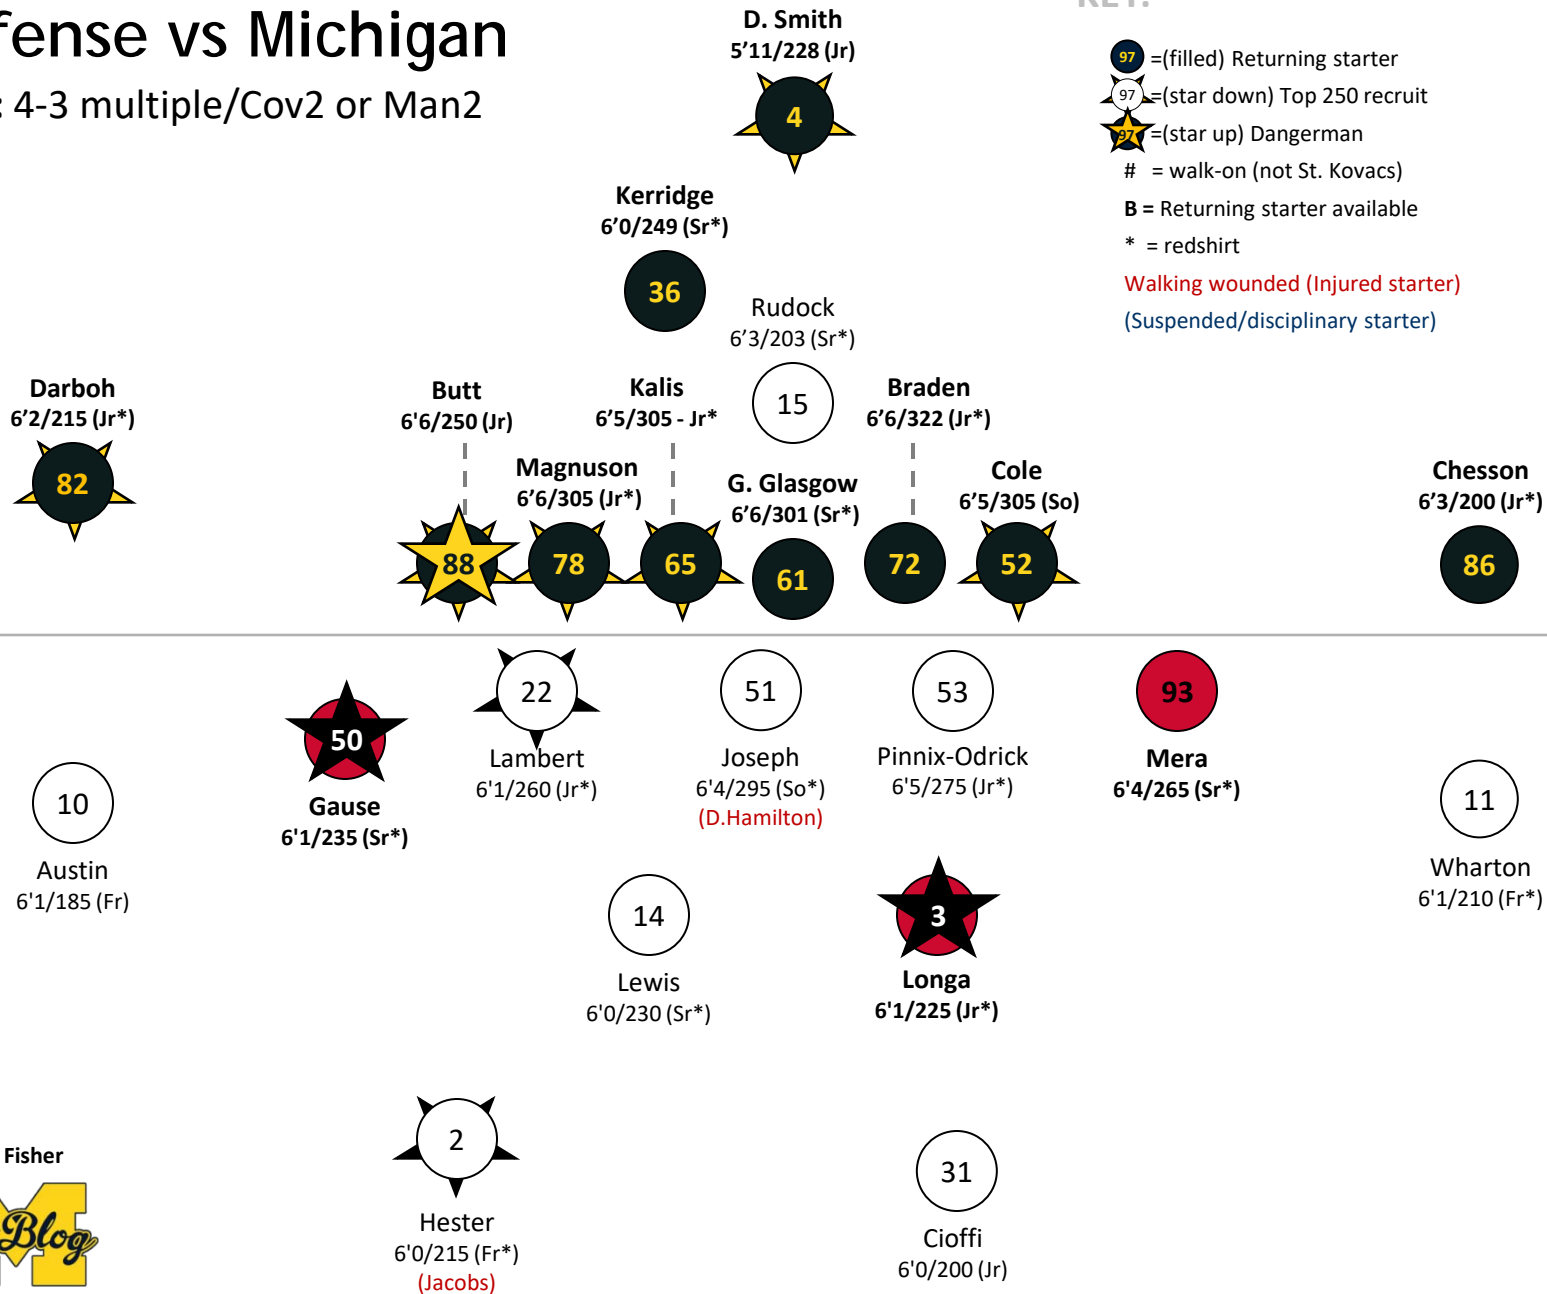

LG
76
Martin
6'3/312 (Fr*)

Specialists:

K
92
Oakes (So*)

KR
38
Graham
5'10/191 (Sr)

By Seth Fisher

Rutgers Scarlet Knights Defense vs Michigan

Type: 4-3 multiple/Cov2 or Man2

KEY: