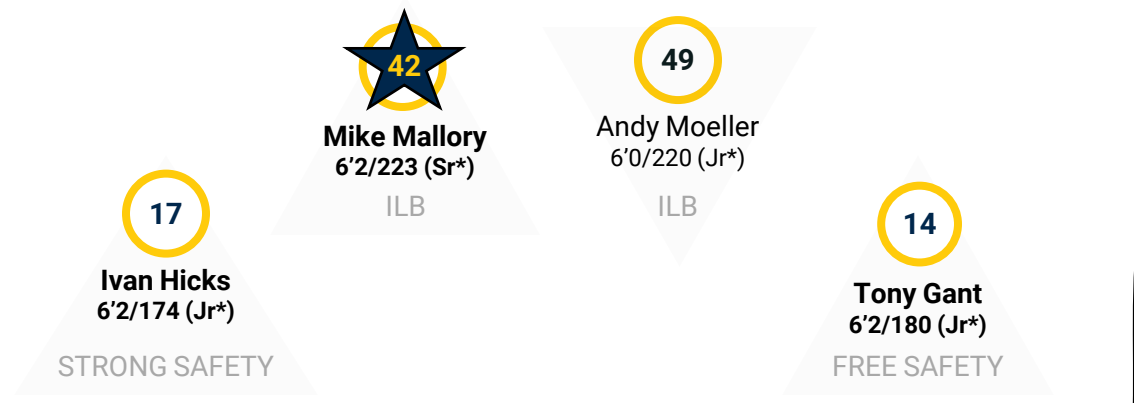

Special Teams

K 19
Mike Gillette 16/23 (Fr)

P 43
Monte Robbins 40.4, long 59 (So*)

KR 23
Jamie Morris

PR 5
Erik Campbell & Gil Johnson

PR 26